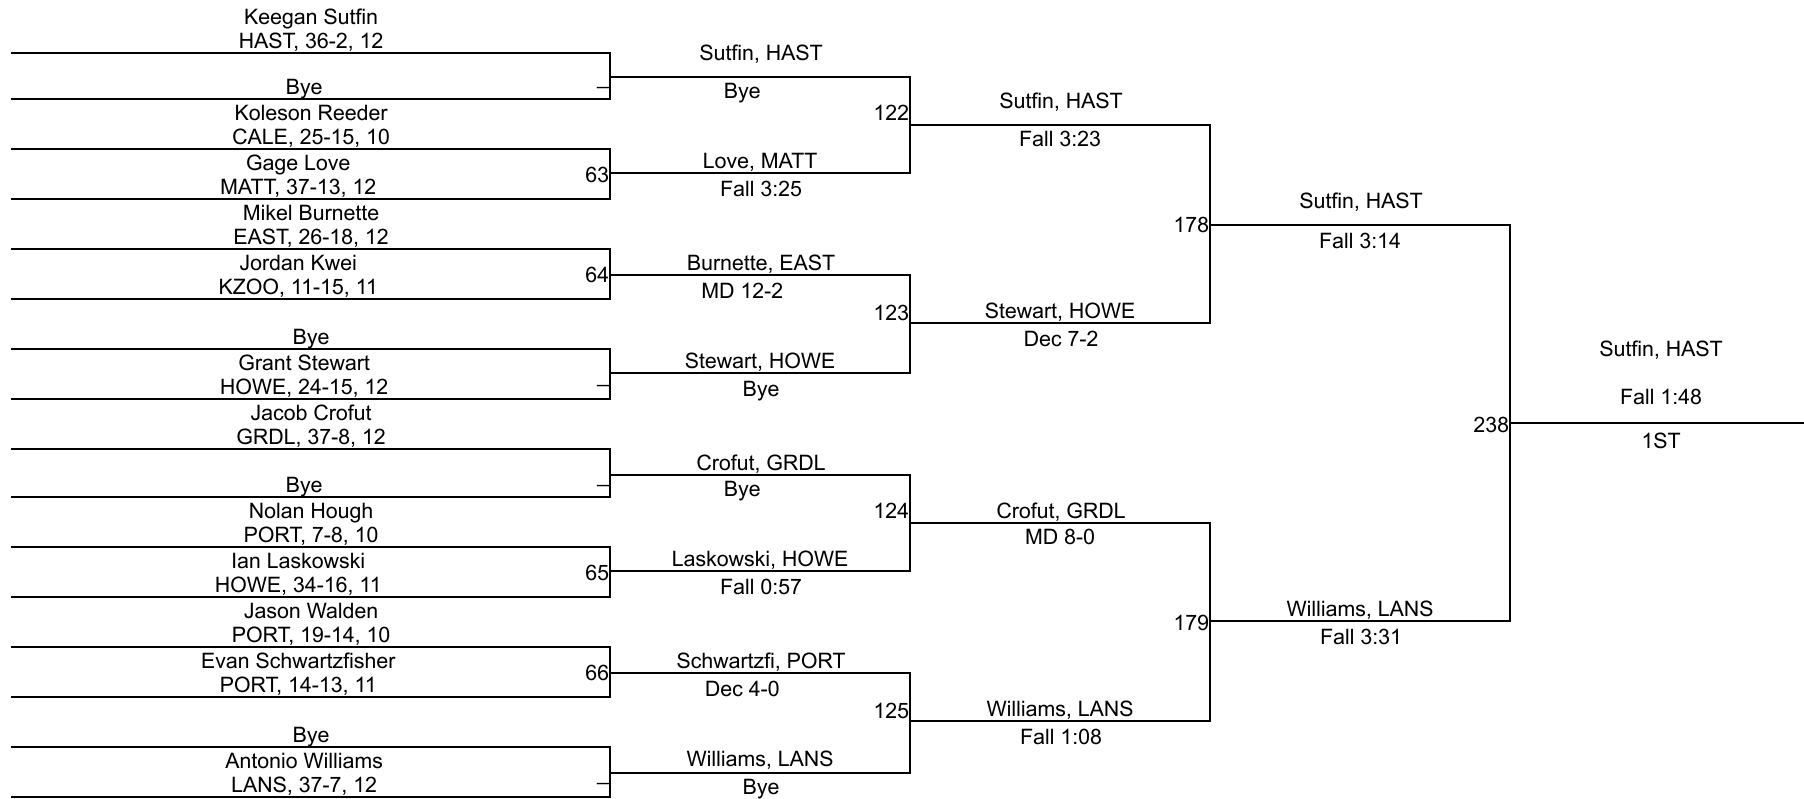

MHSAA District 4-1

157