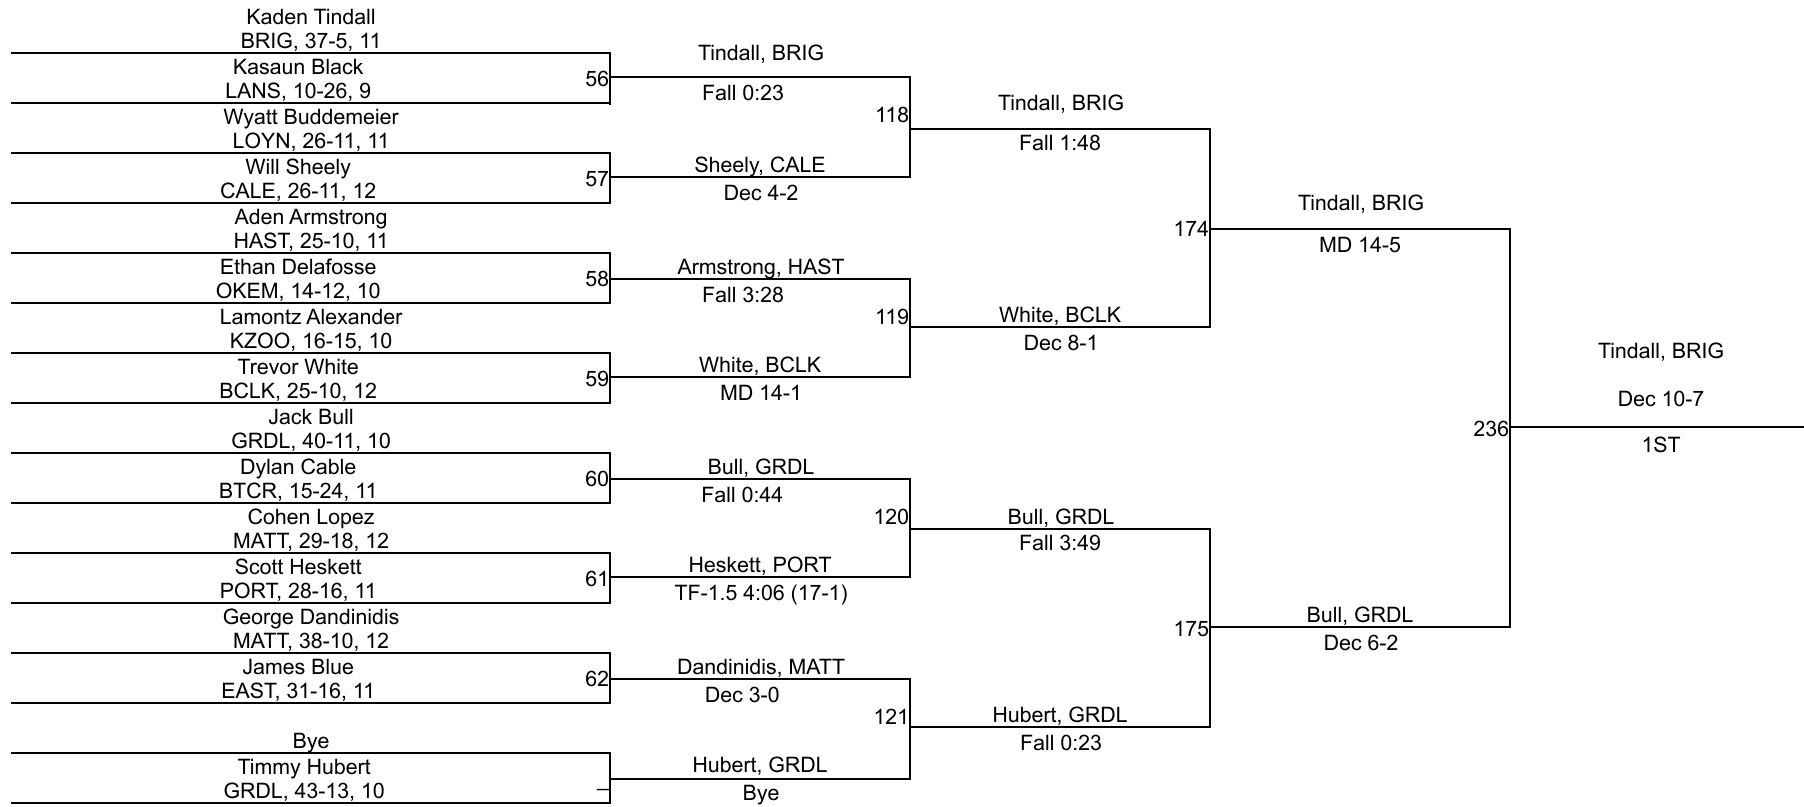

MHSAA District 4-1

150