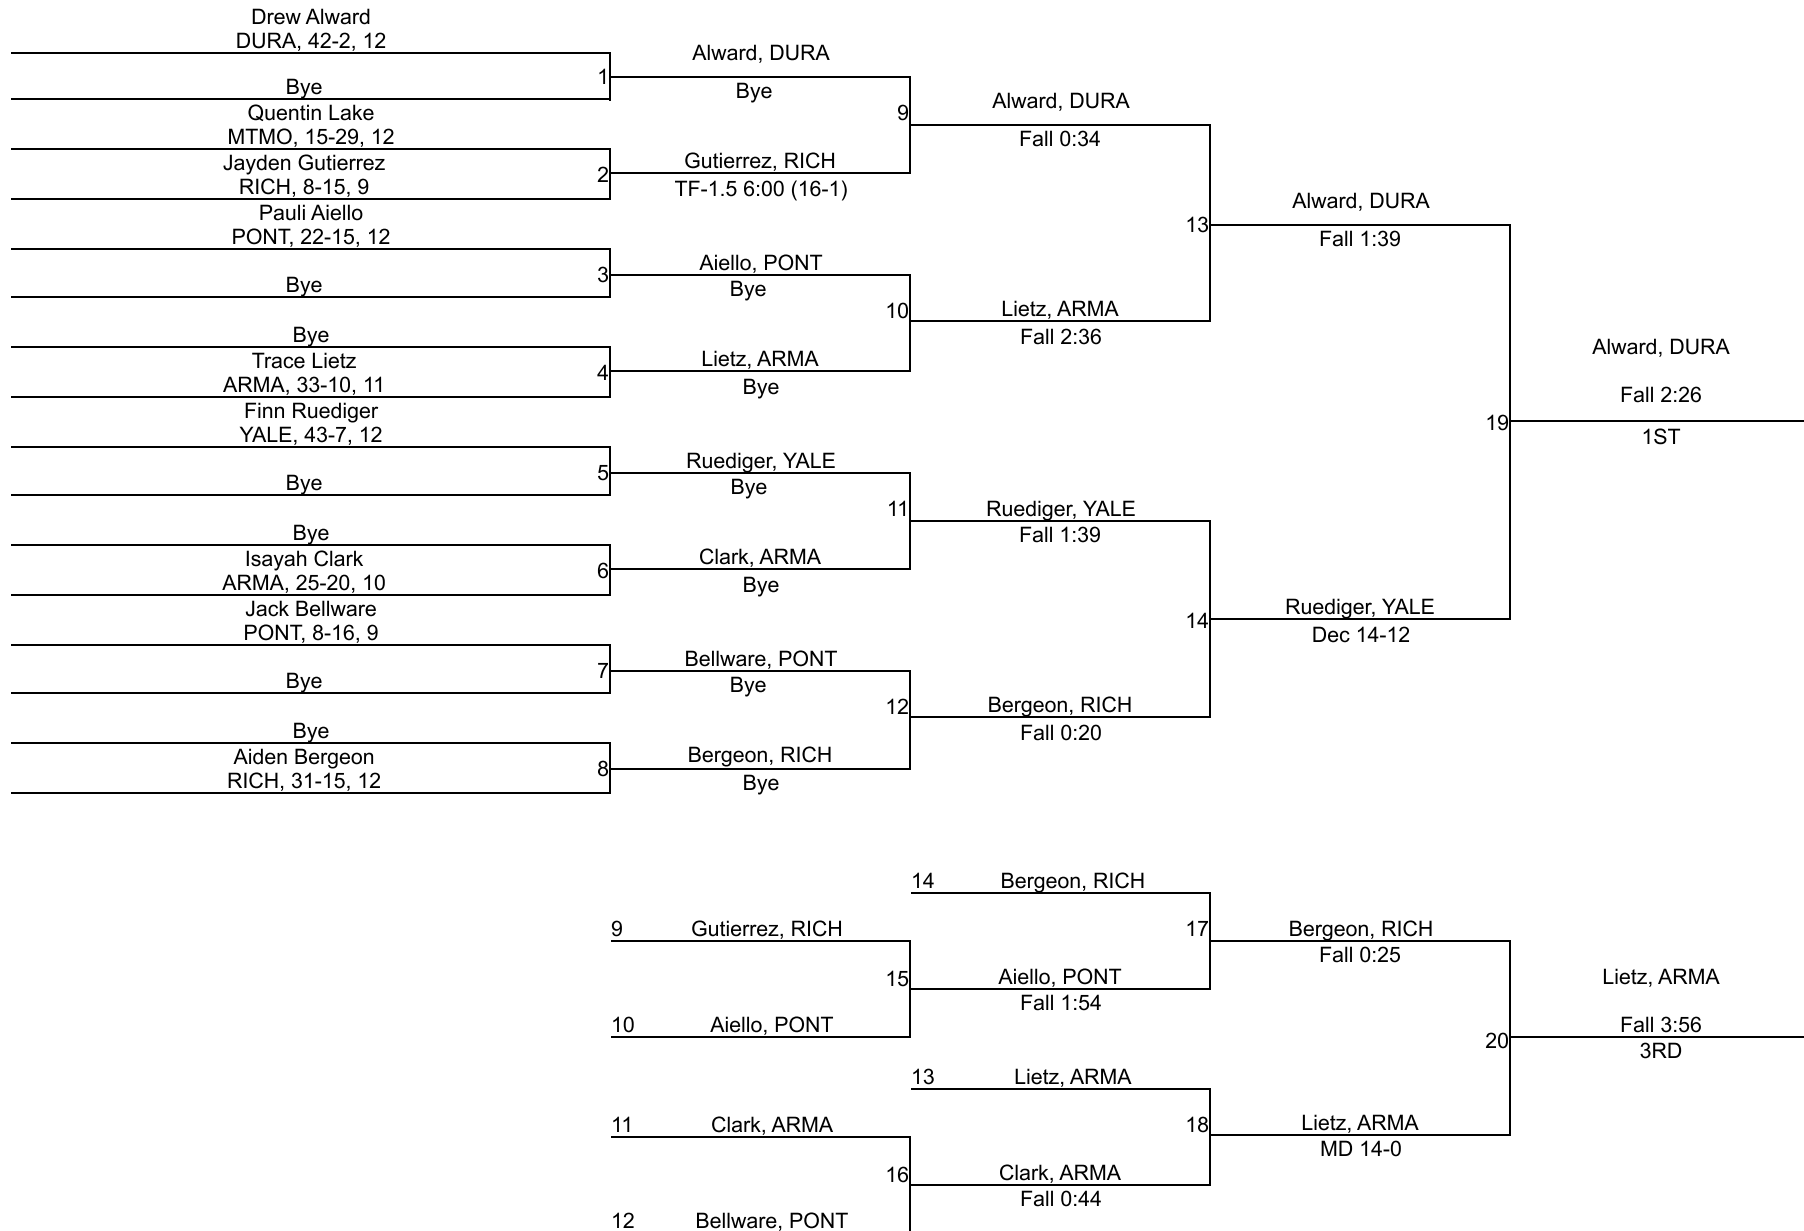

MHSAA District 21-3

157