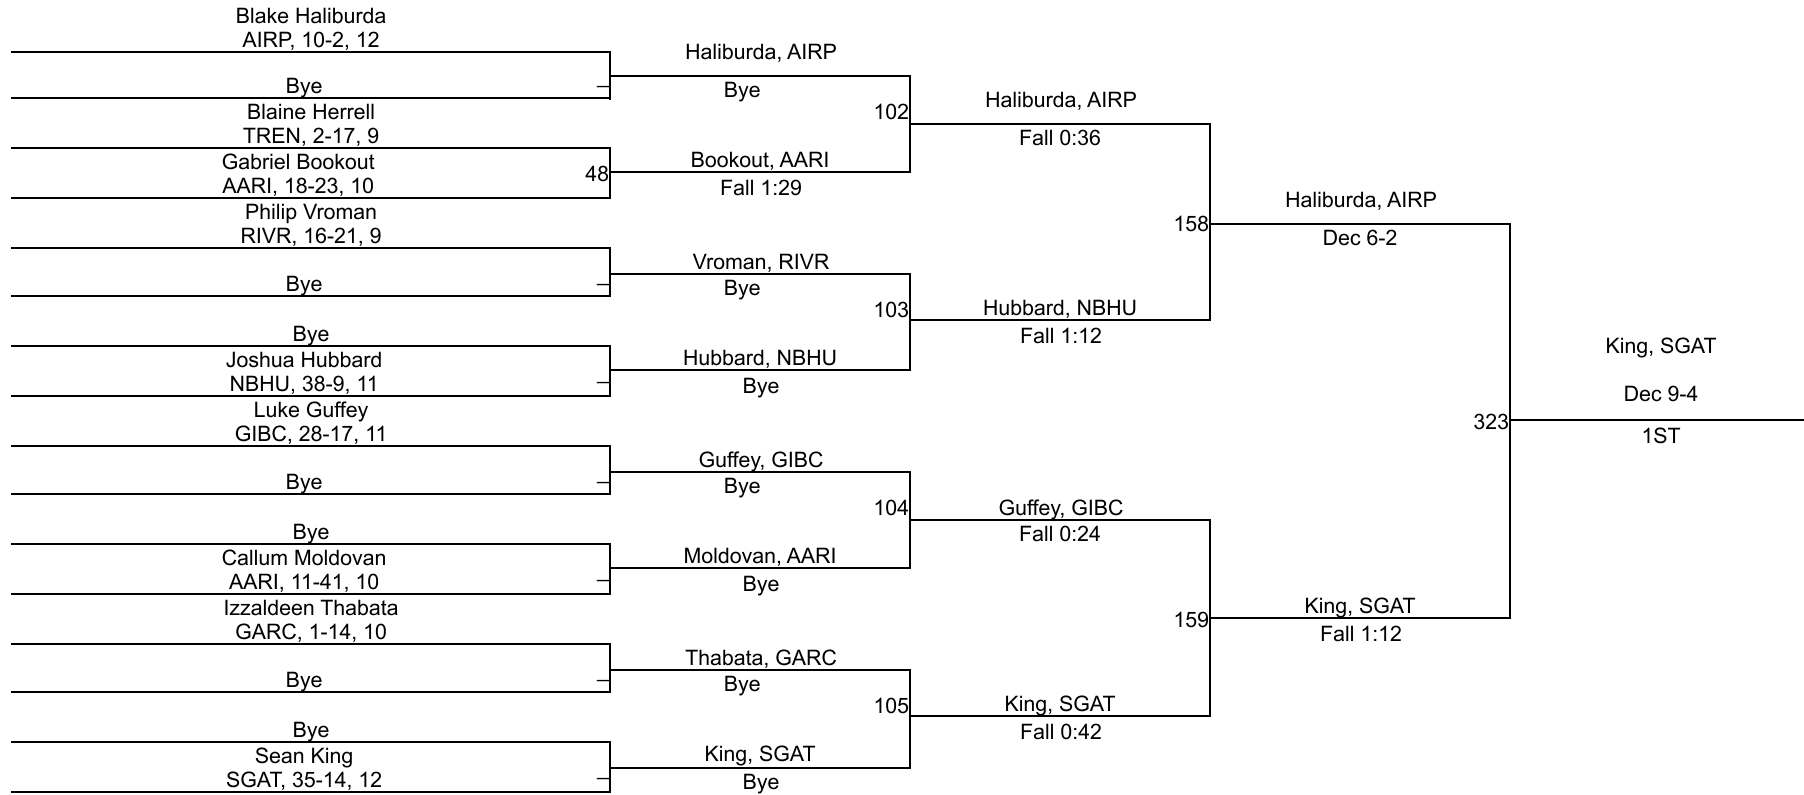

MHSAA District 13-2

150