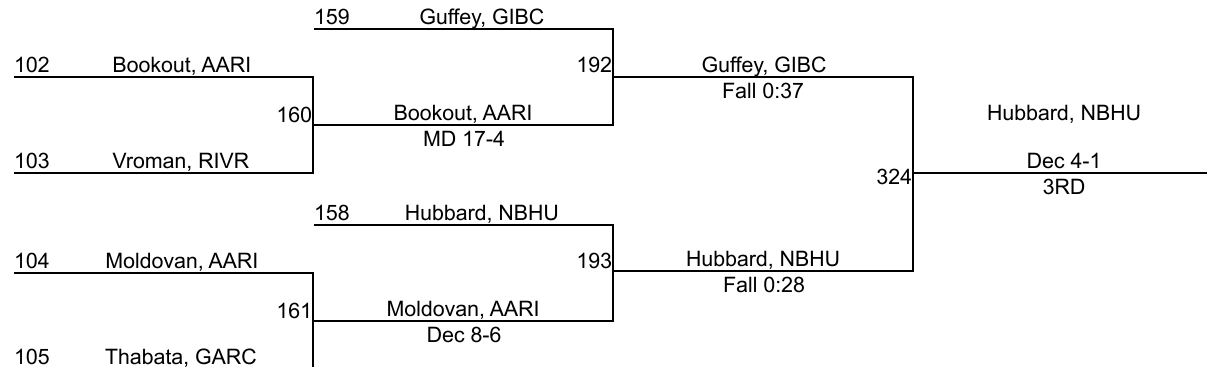

MHSAA District 13-2

132

MHSAA District 13-2

138

Musaid, MELV
Dec 14-8
1ST

Mulherin, JEFF
TF-1.5 2:34 (19-2)
3RD

MHSAA District 13-2

144

MHSAA District 13-2

150

MHSAA District 13-2

157

MHSAA District 13-2

165