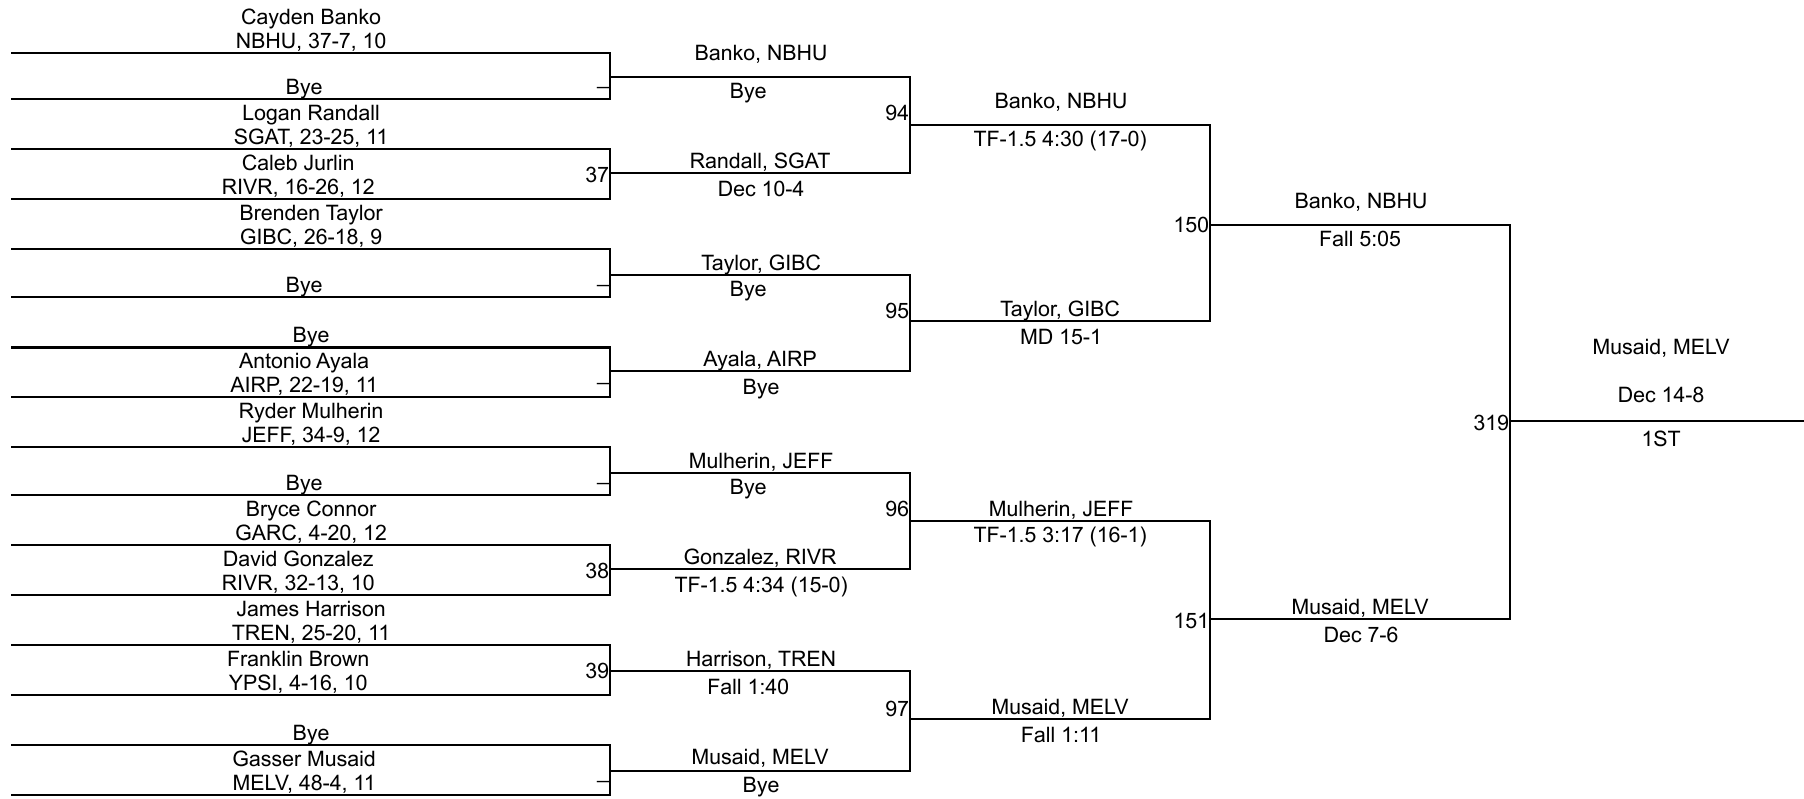

MHSAA District 13-2

106

MHSAA District 13-2

113

MHSAA District 13-2

120

MHSAA District 13-2

126

MHSAA District 13-2

132

MHSAA District 13-2

138

Musaid, MELV
Dec 14-8
1ST

Mulherin, JEFF
TF-1.5 2:34 (19-2)
3RD

MHSAA District 13-2

144