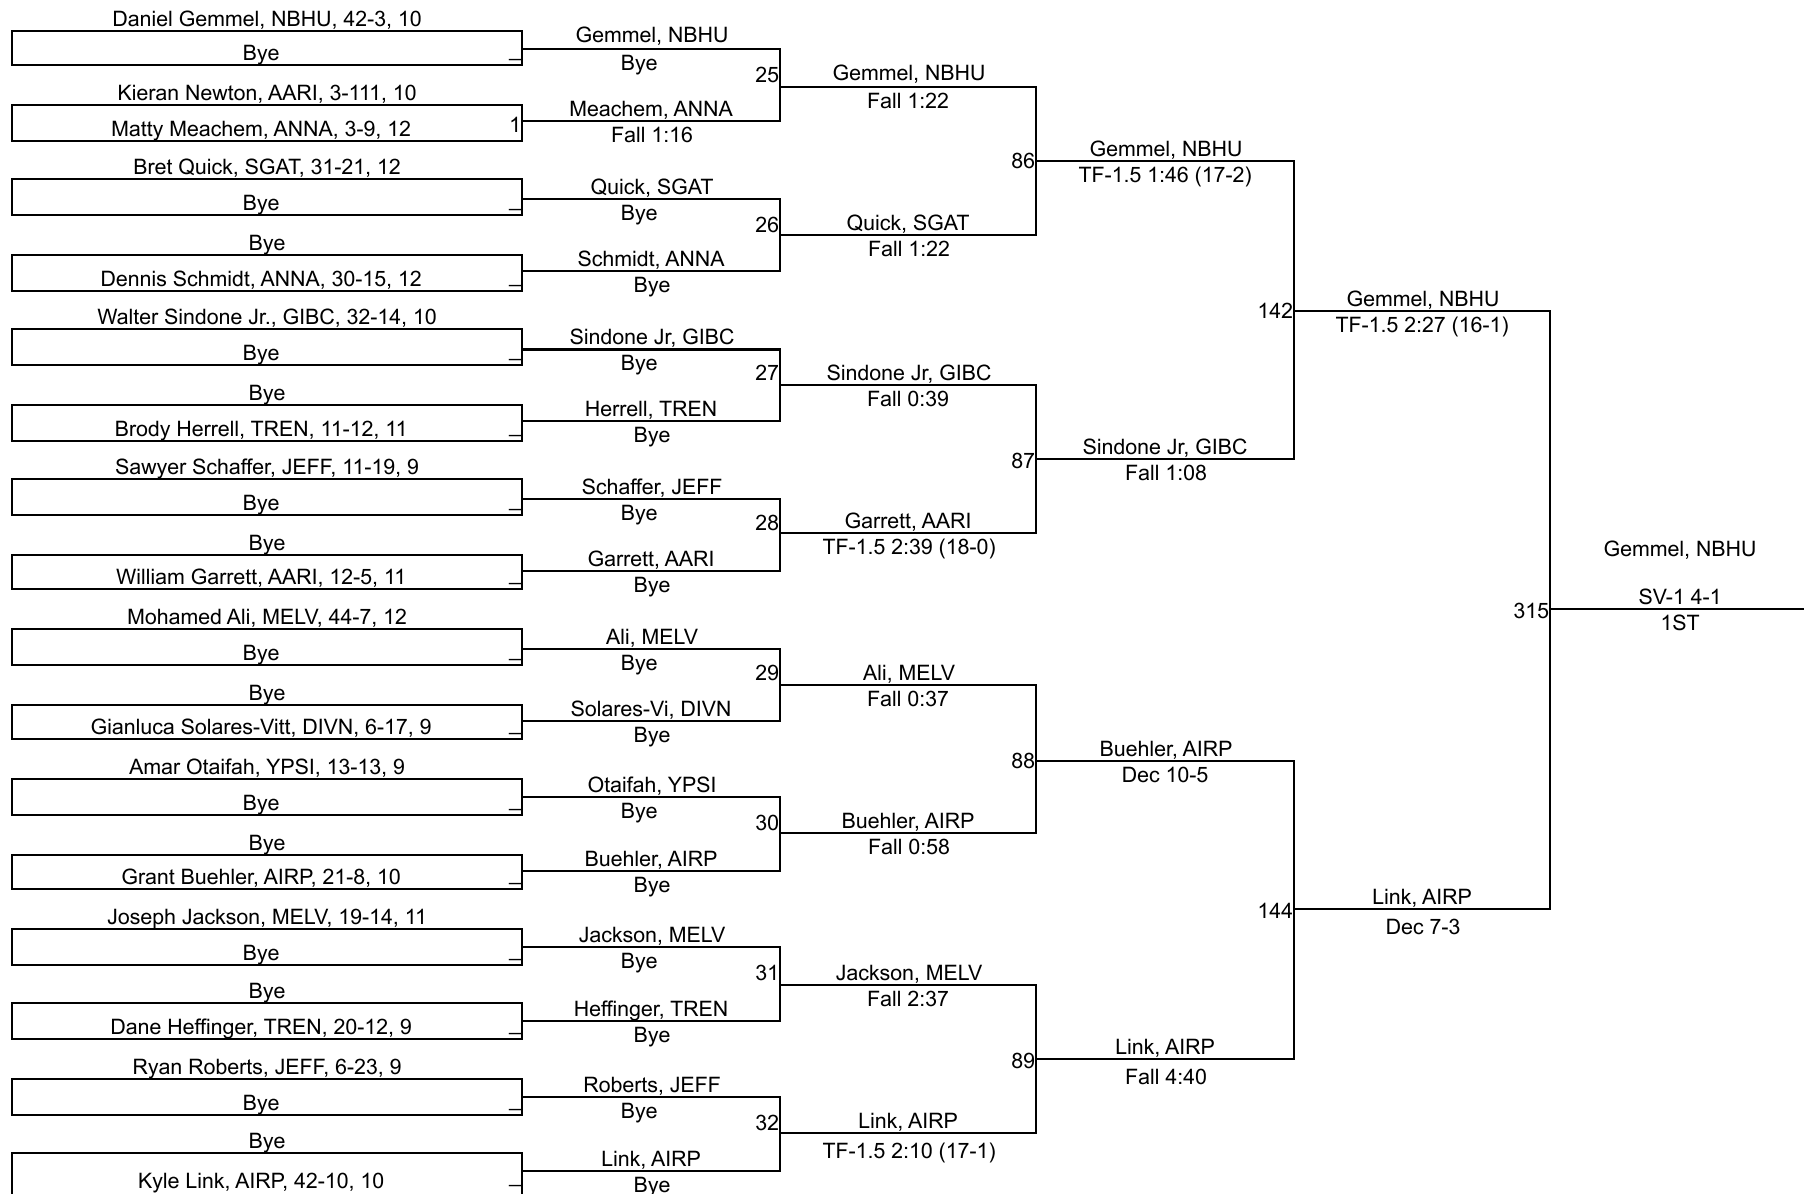

MHSAA District 13-2

106

MHSAA District 13-2

113

MHSAA District 13-2

120

MHSAA District 13-2

126

MHSAA District 13-2

132

MHSAA District 13-2

138

Musaid, MELV
Dec 14-8
1ST

Mulherin, JEFF
TF-1.5 2:34 (19-2)
3RD

MHSAA District 13-2

144