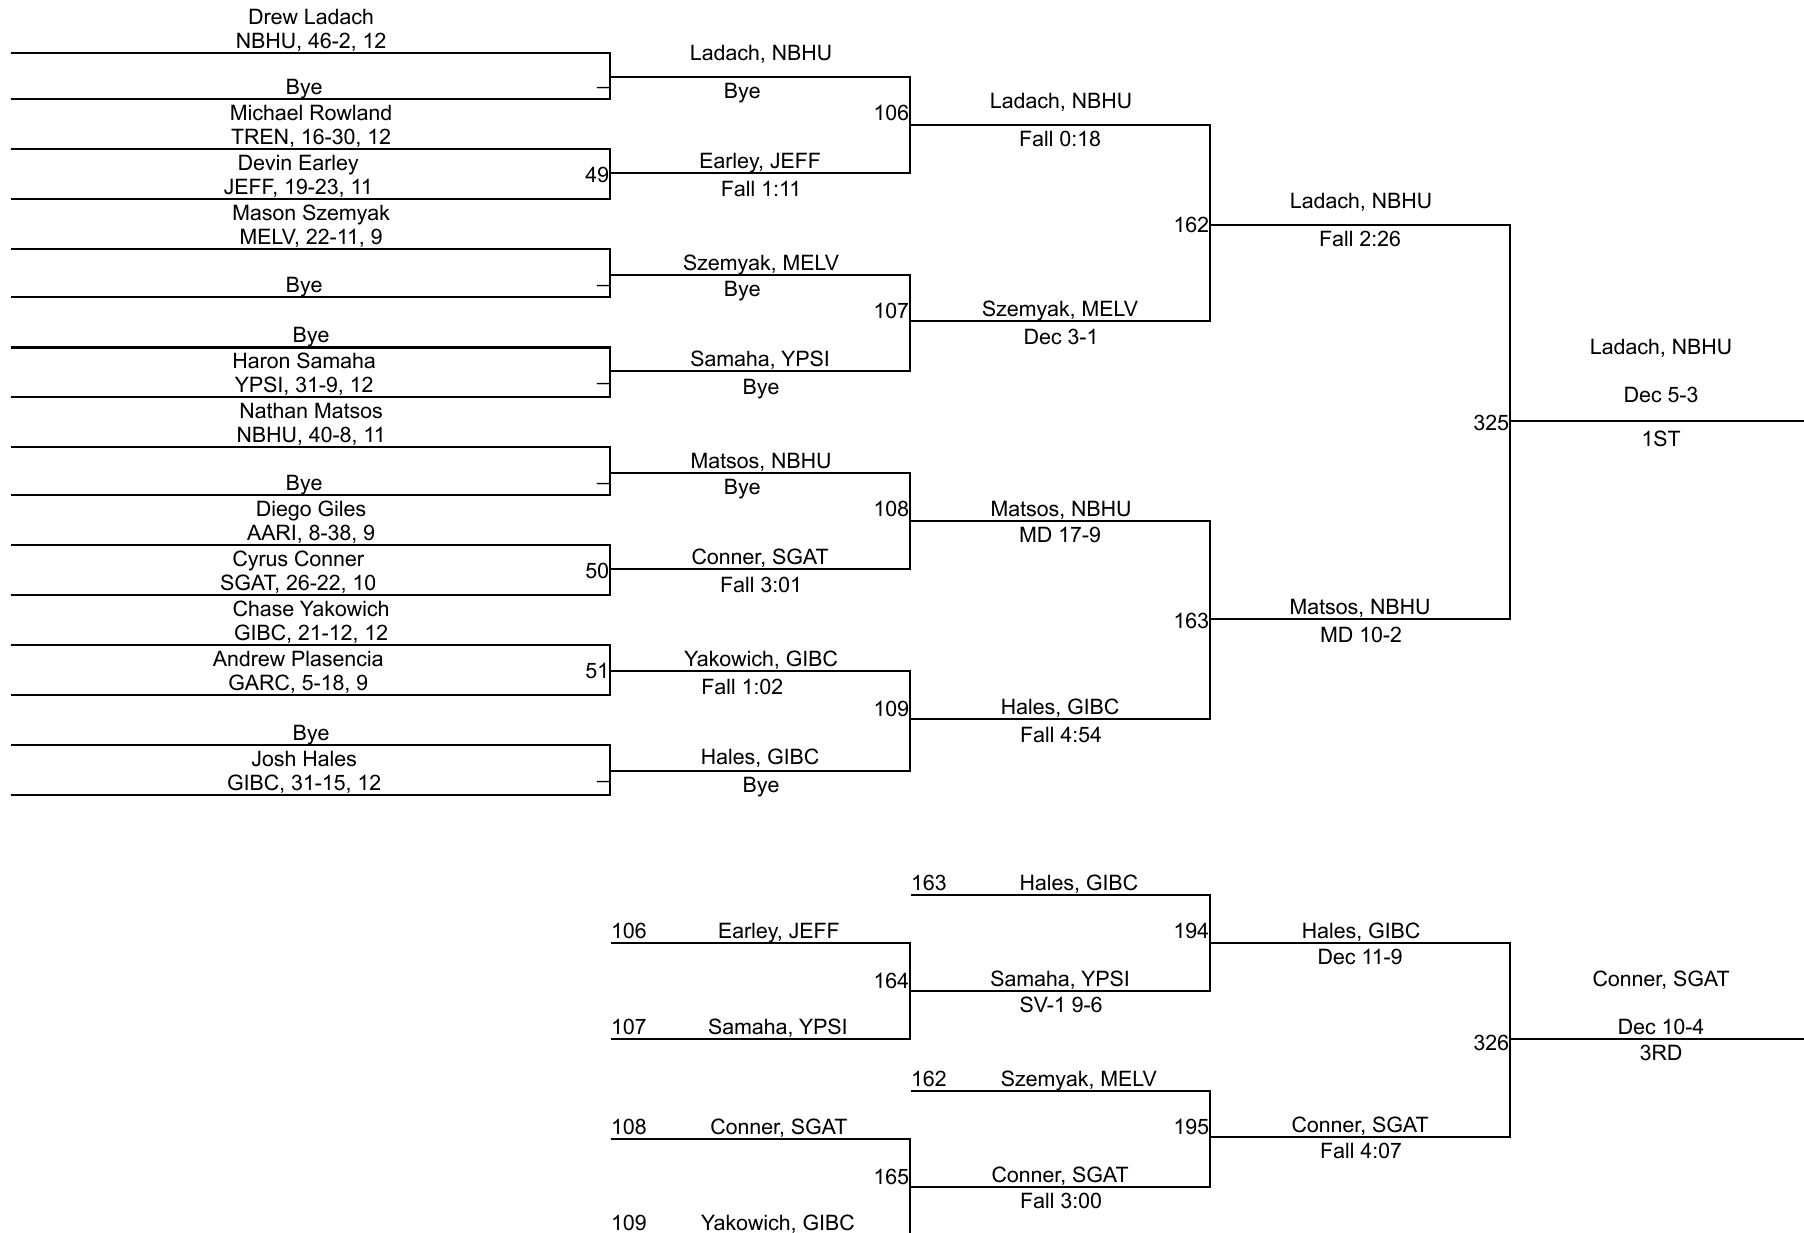

MHSAA District 13-2

132

MHSAA District 13-2

138

Musaid, MELV
Dec 14-8
1ST

Mulherin, JEFF
TF-1.5 2:34 (19-2)
3RD

MHSAA District 13-2

144

MHSAA District 13-2

150

MHSAA District 13-2

157

MHSAA District 13-2

165