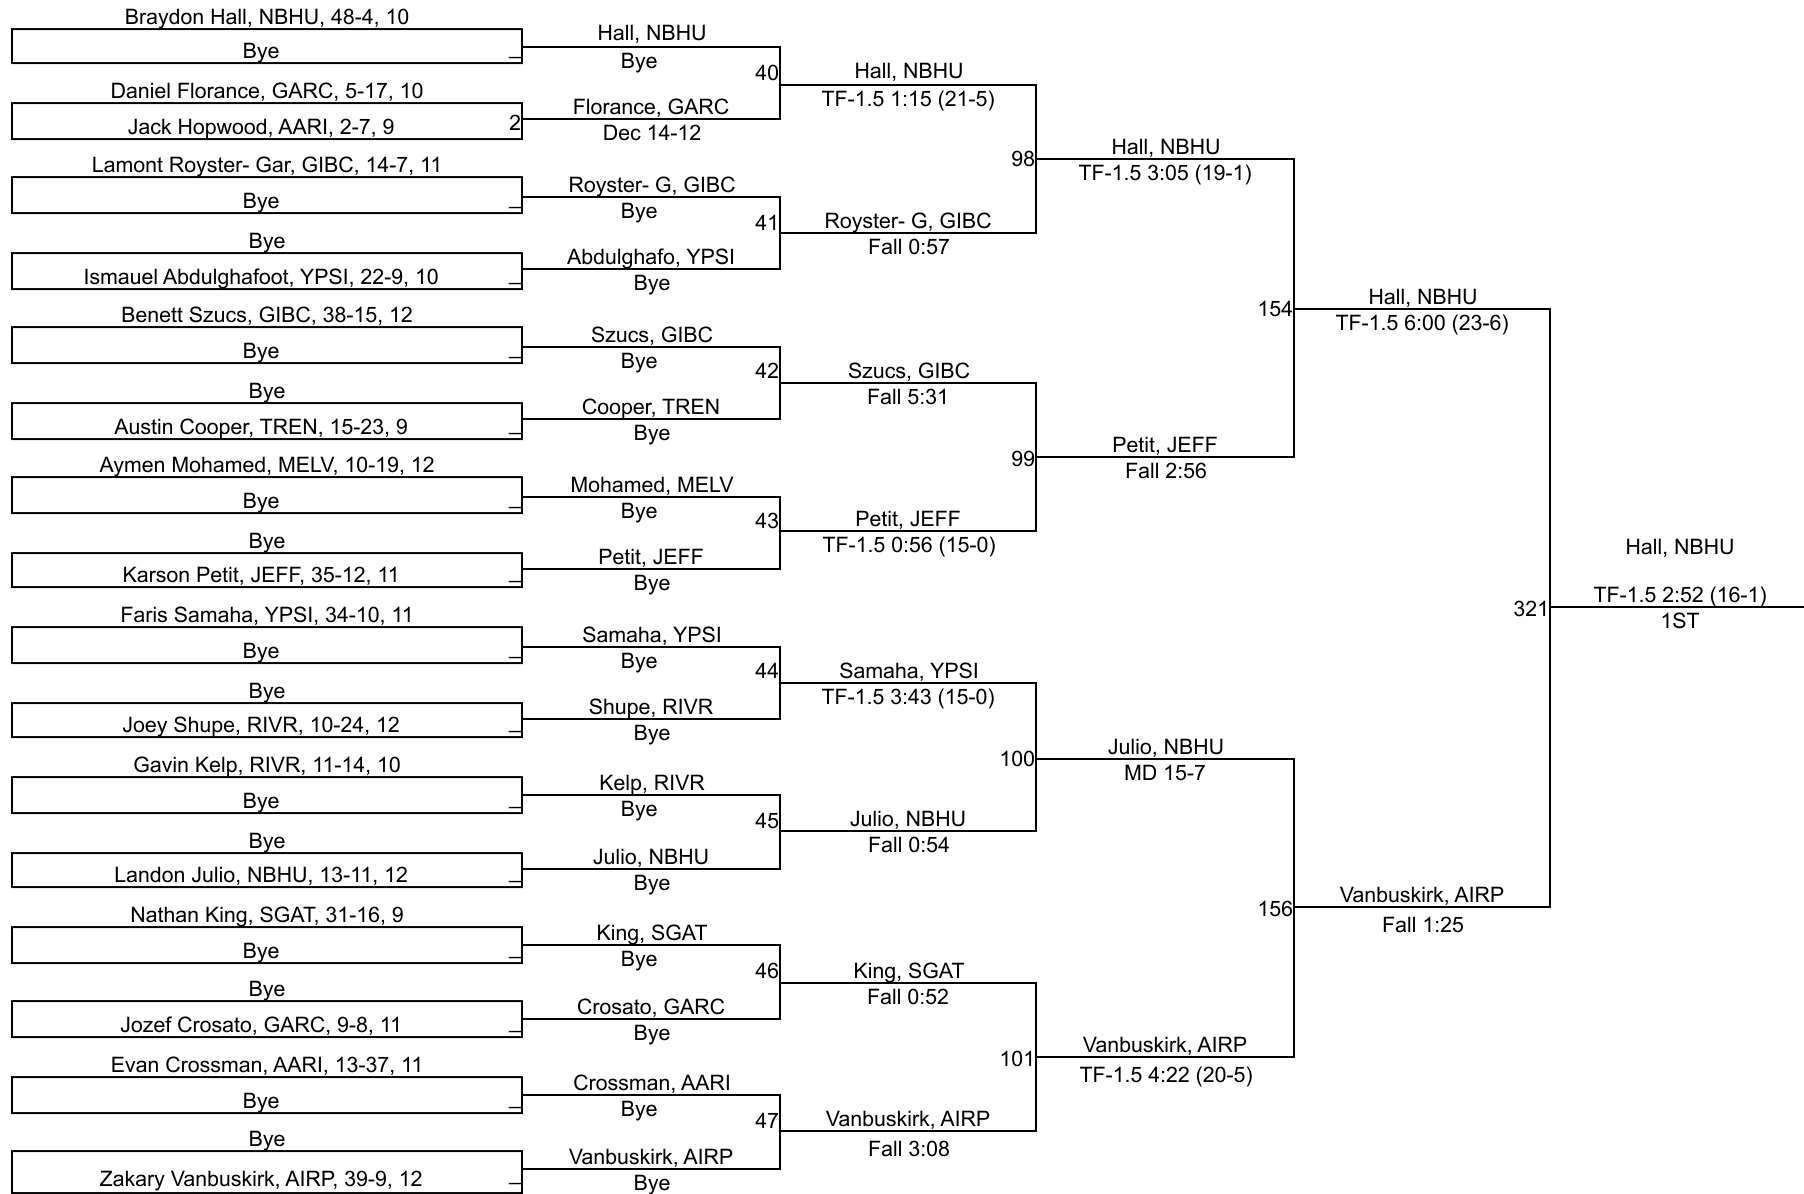

MHSAA District 13-2

132

MHSAA District 13-2

138

Musaid, MELV
Dec 14-8
1ST

Mulherin, JEFF
TF-1.5 2:34 (19-2)
3RD

MHSAA District 13-2

144

MHSAA District 13-2

150

MHSAA District 13-2

157

MHSAA District 13-2

165