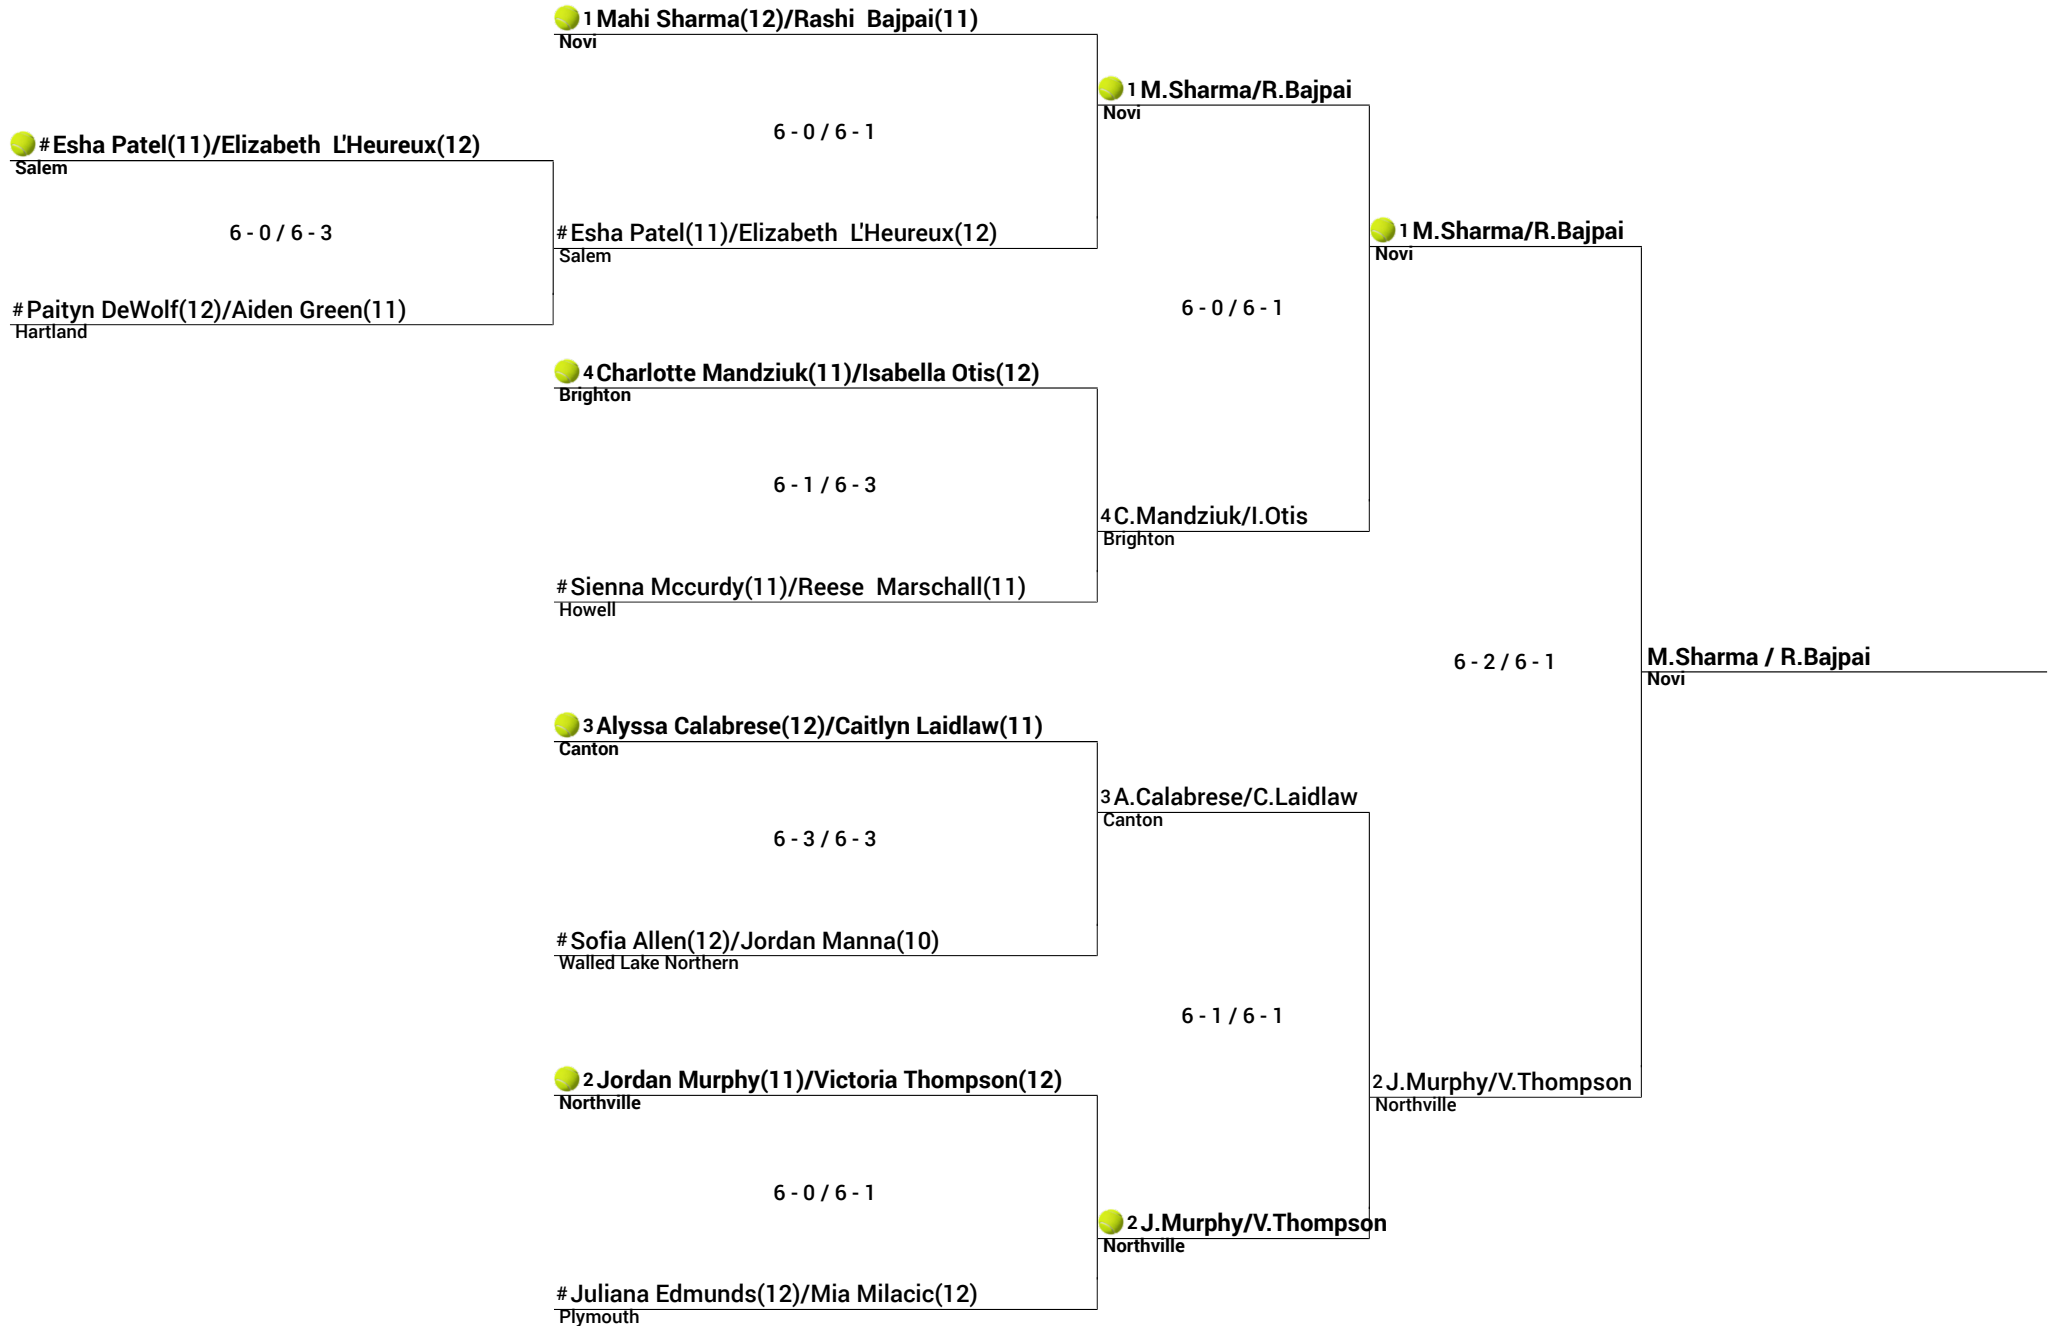

Semifinals

Championship

Winner

Round 1

Round 2

Semifinals

Championship

Winner

Jordyn Grand(12)/Caitlyn Gerber(11)
Walled Lake Northern

6 - 3 / 6 - 4

Scarlett Purcell(12)/Madison King(12)
Howell

1 Haruka Ishibashi(12)/Arushi Singh(12)
Novi

6 - 0 / 6 - 0

Jordyn Grand(12)/Caitlyn Gerber(11)
Walled Lake Northern