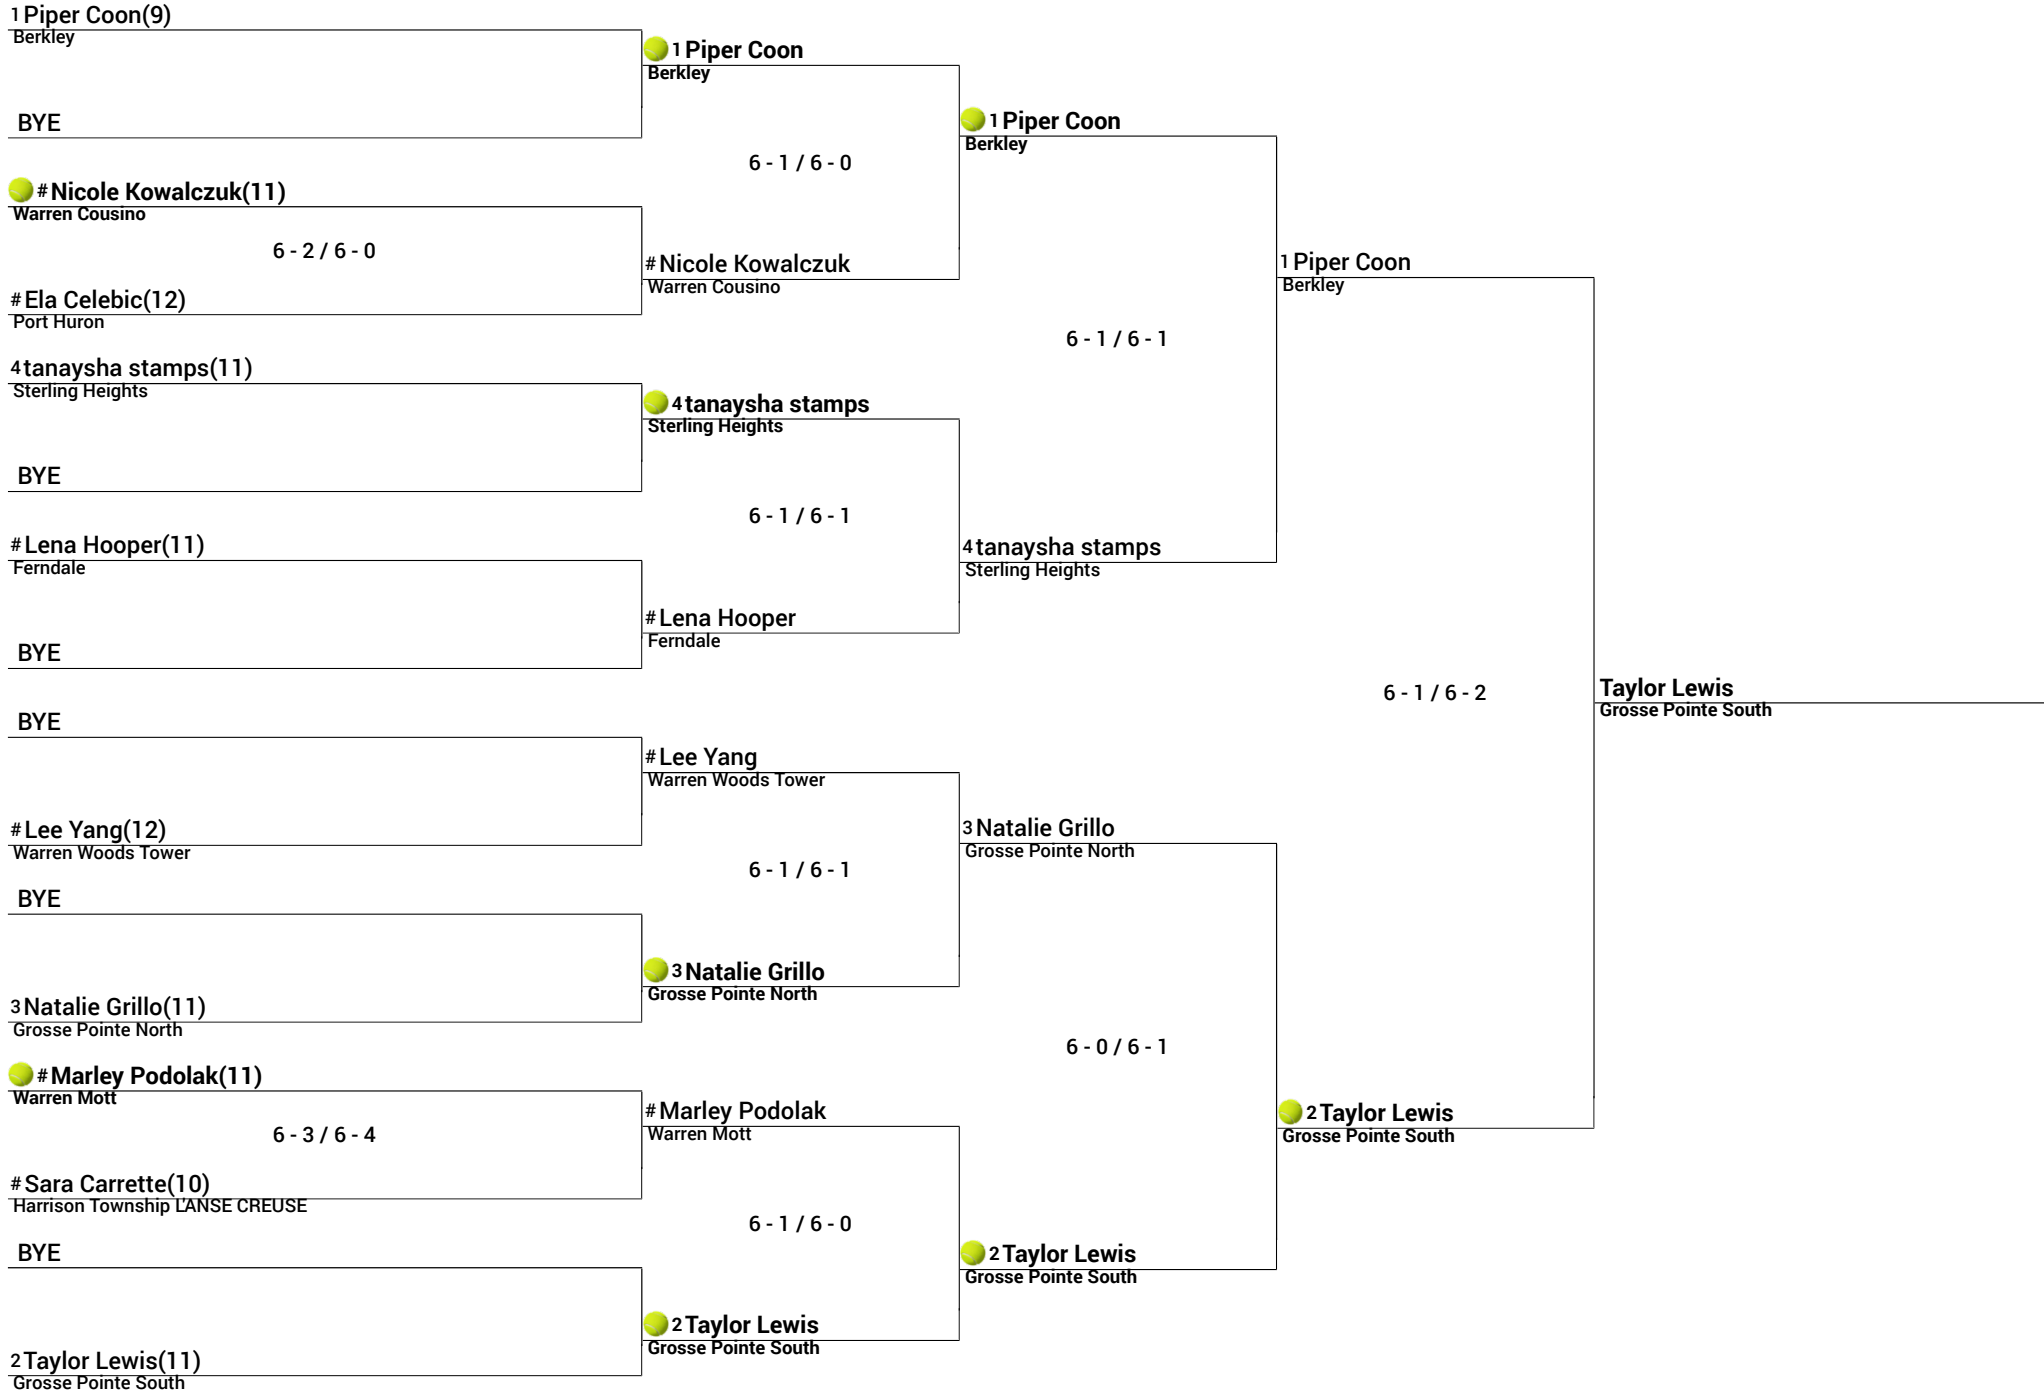

2 Kristine Bonnell
Grosse Pointe North

Charlotte Kowal
Grosse Pointe South

Round 1

Round 2

Semifinals

Championship

Winner

Round 1