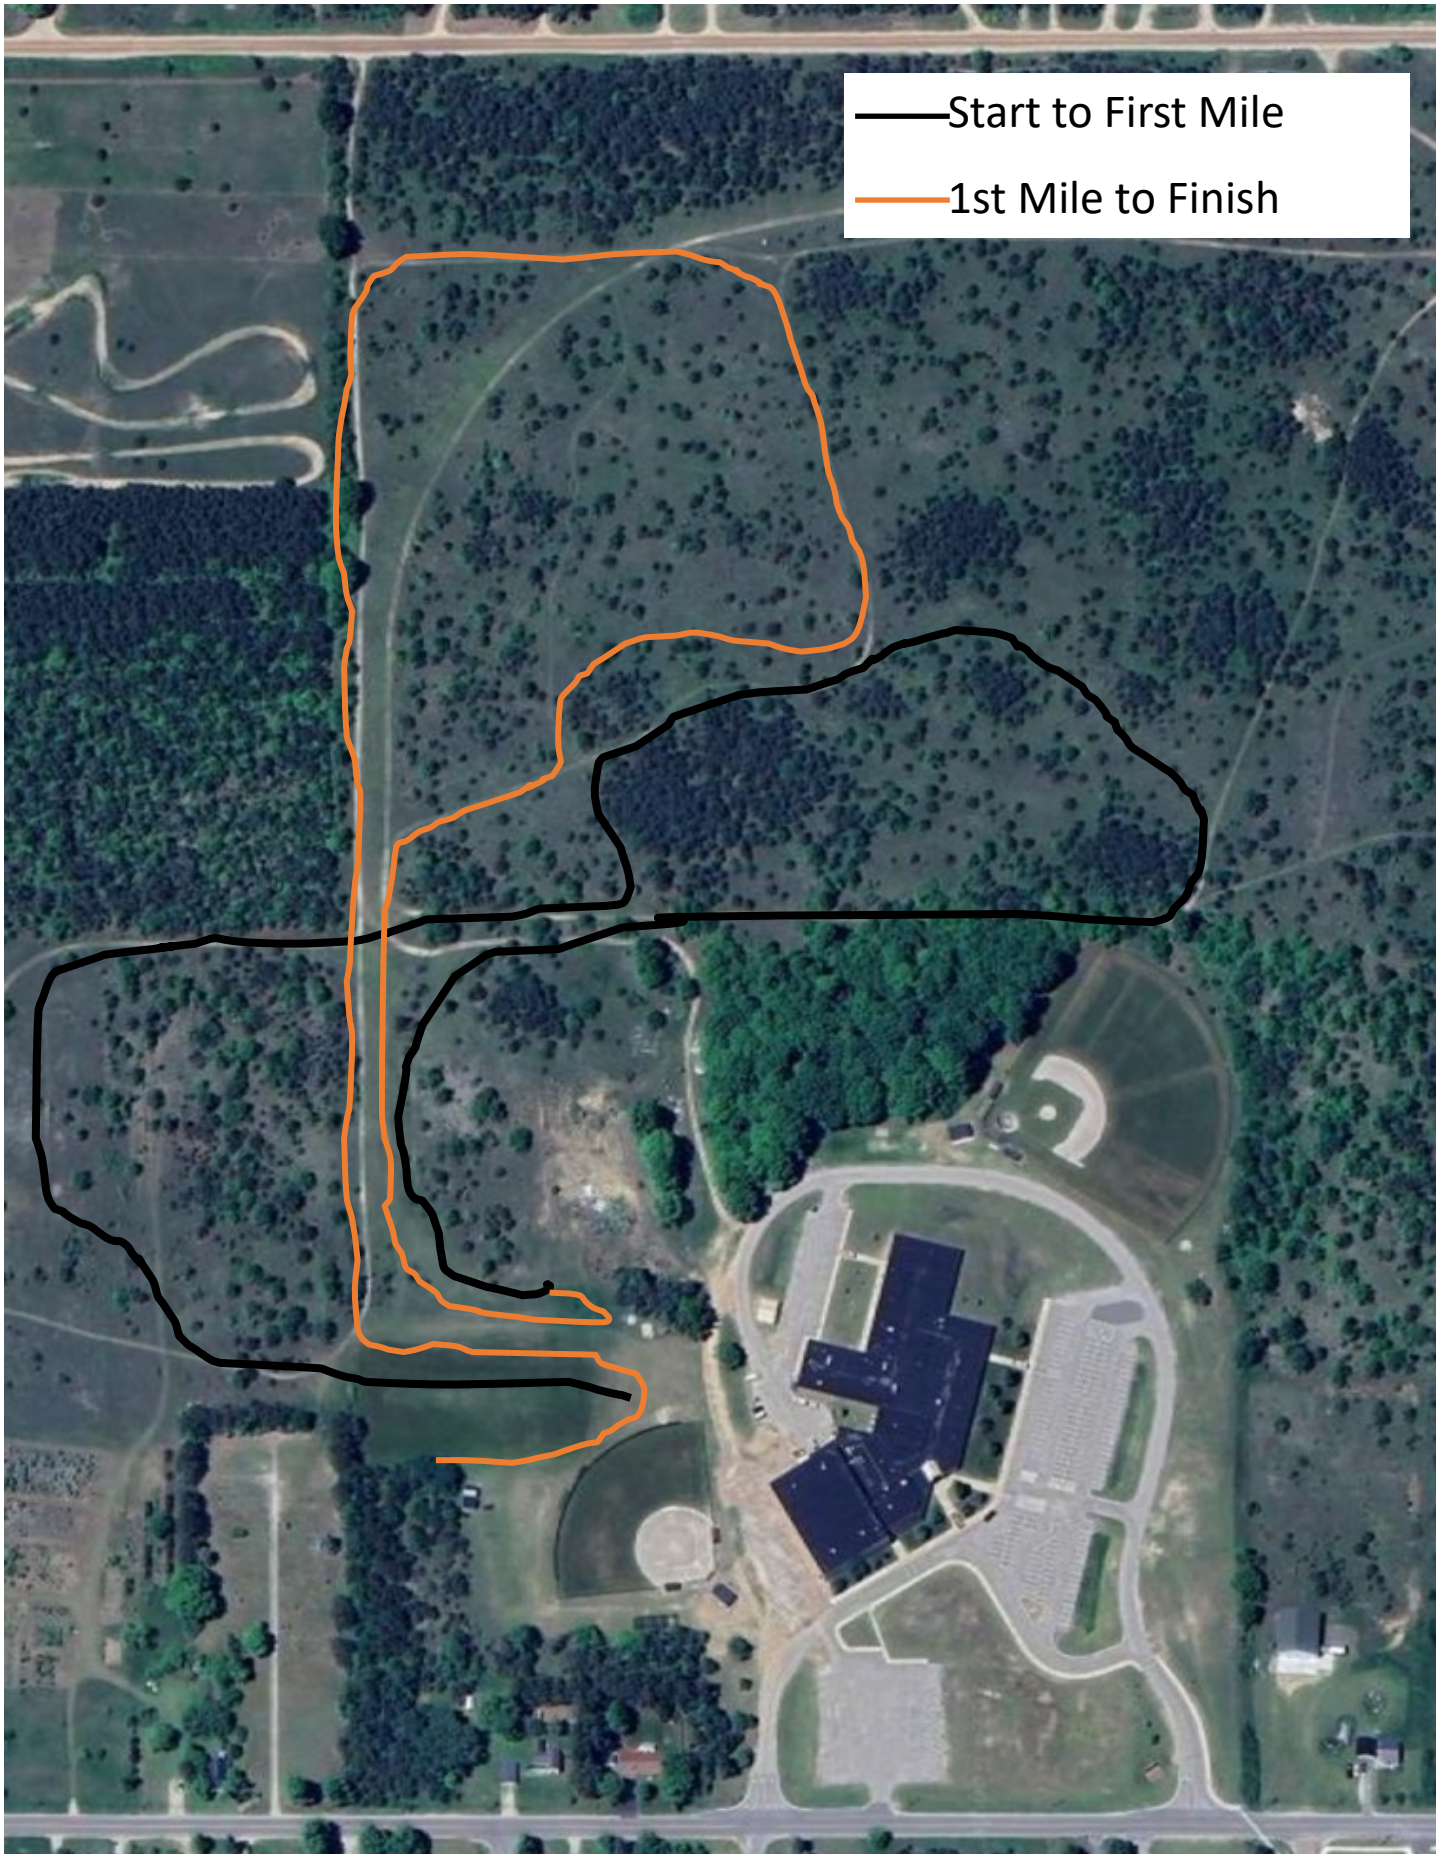

— Start to First Mile

— 1st Mile to Finish