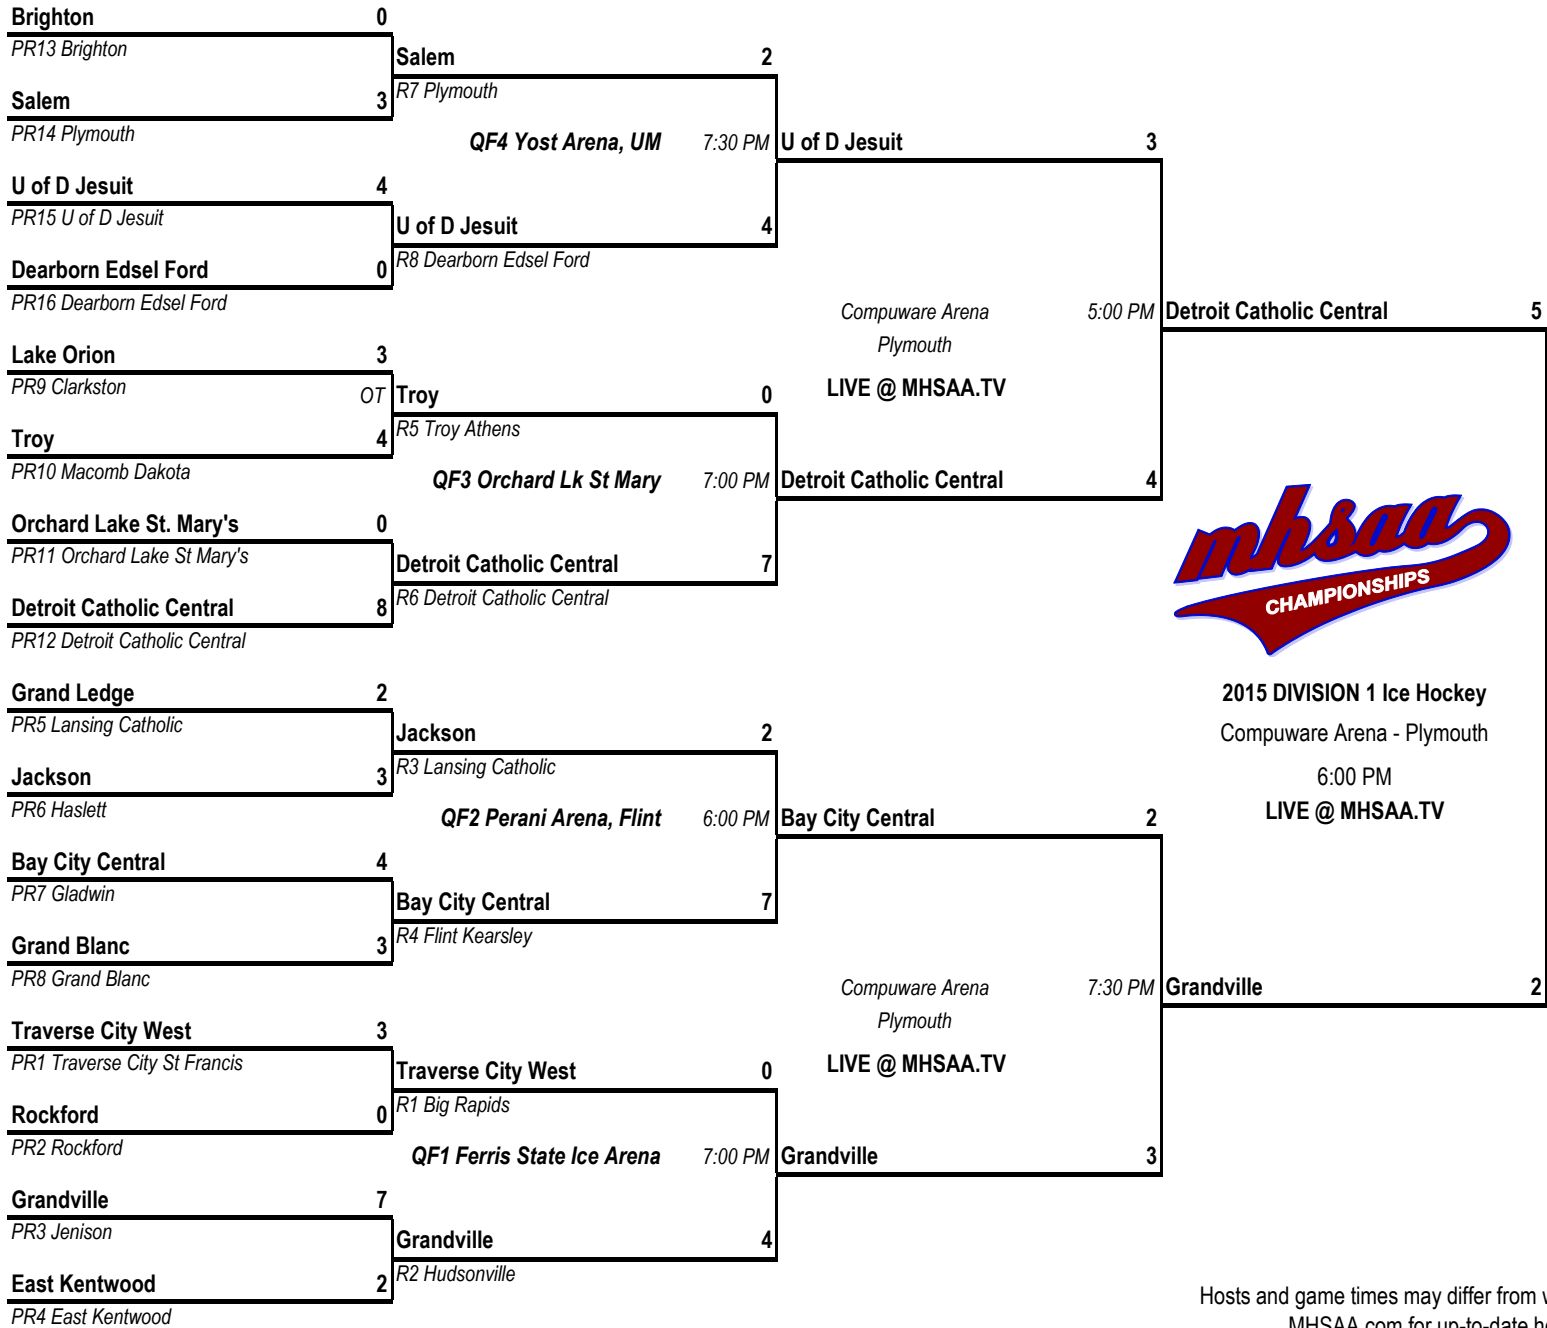

REGIONAL FINAL
March 6 or 7, 2015

QUARTERFINAL
March 11, 2015

SEMIFINAL
March 13, 2015

MHSAA FINAL
March 14, 2015

CHAMPION

Detroit Catholic Central
CHAMPION

2015 DIVISION 1 Ice Hockey
Compuware Arena - Plymouth
6:00 PM
LIVE @ MHSAA.TV