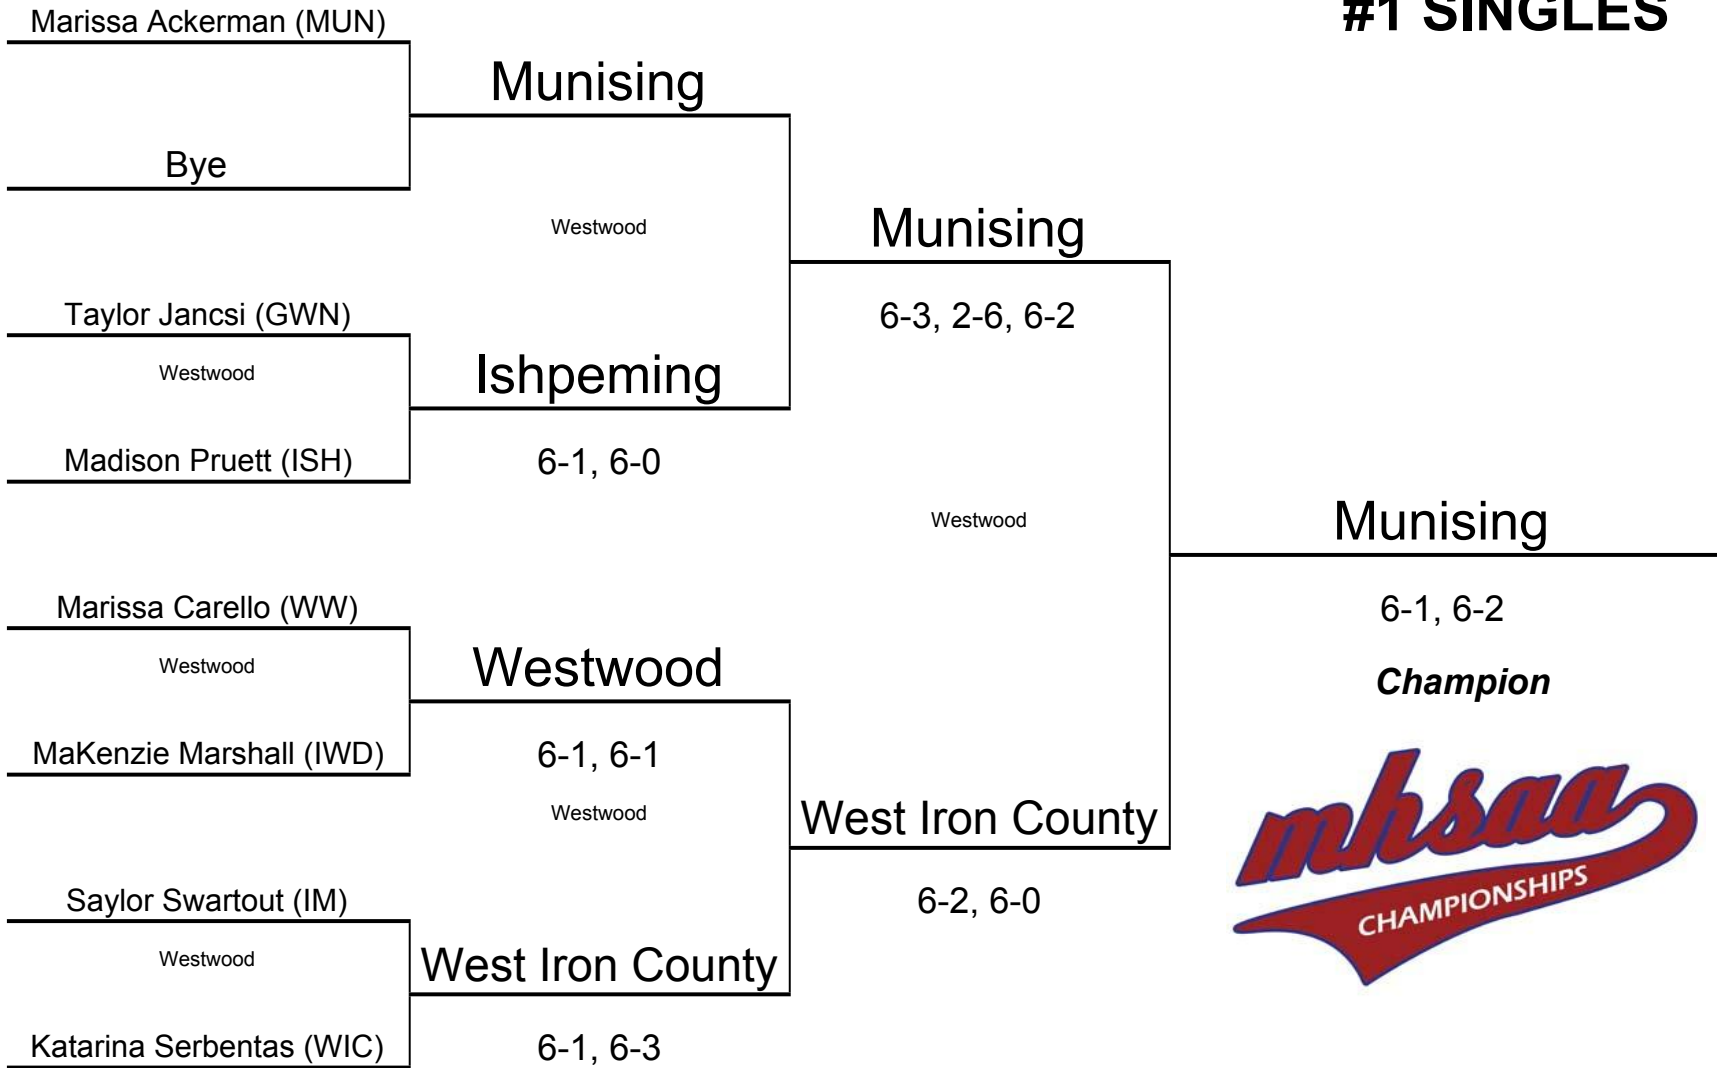

#1 SINGLES

GWN	IM	IWD	ISH	MUN	WIC	WW
0	0	0	1	3	2	1