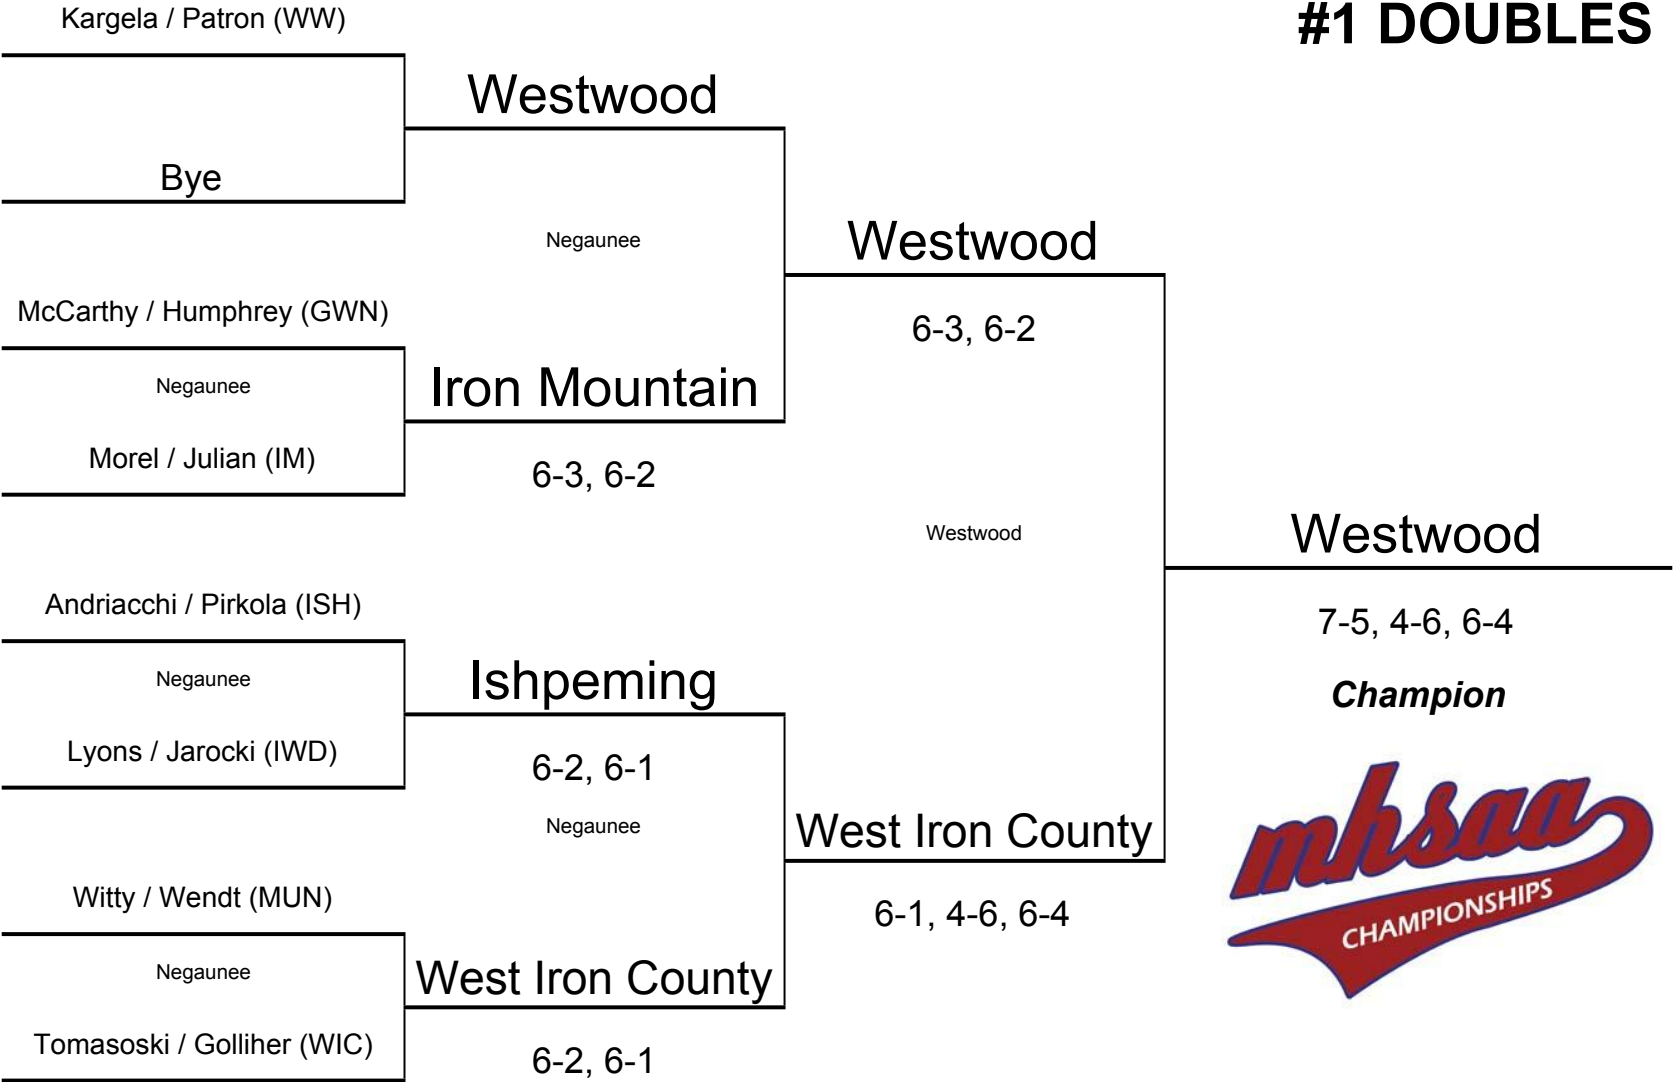

**2017 GIRLS' TENNIS
U.P. DIVISION II STATE FINALS**

	<u>1 Singles</u>	<u>2 Singles</u>	<u>3 Singles</u>	<u>4 Singles</u>	<u>1 Doubles</u>	<u>2 Doubles</u>	<u>3 Doubles</u>	<u>4 Doubles</u>	<u>TOTALS</u>
Gwinn	0	0	0	0	0	0	0	0	0 (6th)
Ironwood	0	0	0	0	0	0	0	0	0 (6th)
Iron Mountain	0	2	1	1	1	1	1	1	8 (4th)
Ishpeming	1	0	0	1	1	0	2	0	5 (5th)
Munising	3	3	2	0	0	1	0	1	10 (3rd)
West Iron County	2	1	3	2	2	3	1	2	16 (2nd)
Westwood	1	1	1	3	3	2	3	3	17 (1st)

#1 SINGLES

GWN	IM	IWD	ISH	MUN	WIC	WW
0	0	0	1	3	2	1

#2 SINGLES

GWN	IM	IWD	ISH	MUN	WIC	WW
0	2	0	0	3	1	1

#3 SINGLES

GWN	IM	IWD	ISH	MUN	WIC	WW
0	1	0	0	2	3	1

#4 SINGLES

GWN	IM	IWD	ISH	MUN	WIC	WW
0	1	0	1	0	2	3

#1 DOUBLES

GWN	IM	IWD	ISH	MUN	WIC	WW
0	1	0	1	0	2	3

#2 DOUBLES

GWN	IM	IWD	ISH	MUN	WIC	WW
0	1	0	0	1	3	2

#3 DOUBLES

GWN	IM	IWD	ISH	MUN	WIC	WW
0	1	0	2	0	1	3

#4 DOUBLES

GWN	IM	IWD	ISH	MUN	WIC	WW
0	1	0	0	1	2	3