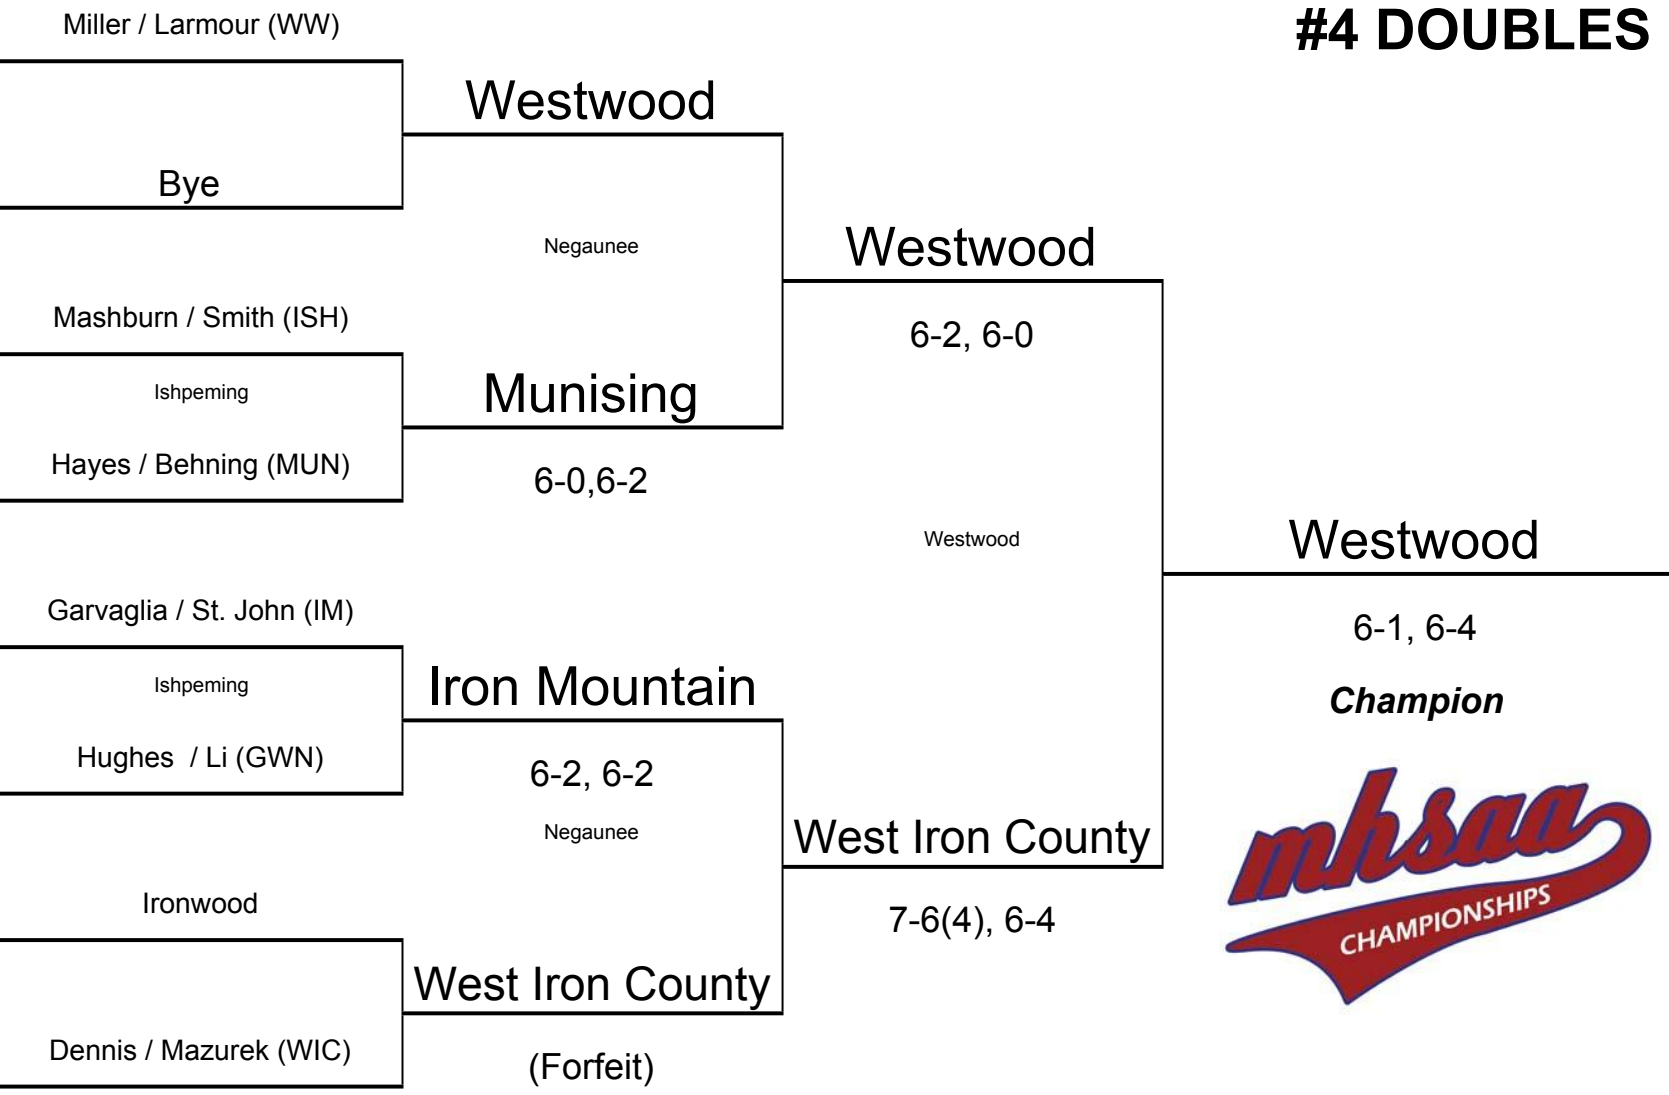

**2017 GIRLS' TENNIS
U.P. DIVISION II STATE FINALS**

	<u>1 Singles</u>	<u>2 Singles</u>	<u>3 Singles</u>	<u>4 Singles</u>	<u>1 Doubles</u>	<u>2 Doubles</u>	<u>3 Doubles</u>	<u>4 Doubles</u>	<u>TOTALS</u>
Gwinn	0	0	0	0	0	0	0	0	0 (6th)
Ironwood	0	0	0	0	0	0	0	0	0 (6th)
Iron Mountain	0	2	1	1	1	1	1	1	8 (4th)
Ishpeming	1	0	0	1	1	0	2	0	5 (5th)
Munising	3	3	2	0	0	1	0	1	10 (3rd)
West Iron County	2	1	3	2	2	3	1	2	16 (2nd)
Westwood	1	1	1	3	3	2	3	3	17 (1st)

#1 SINGLES

GWN	IM	IWD	ISH	MUN	WIC	WW
0	0	0	1	3	2	1

#2 SINGLES

GWN	IM	IWD	ISH	MUN	WIC	WW
0	2	0	0	3	1	1

#3 SINGLES

GWN	IM	IWD	ISH	MUN	WIC	WW
0	1	0	0	2	3	1

#4 SINGLES

GWN	IM	IWD	ISH	MUN	WIC	WW
0	1	0	1	0	2	3

#1 DOUBLES

GWN	IM	IWD	ISH	MUN	WIC	WW
0	1	0	1	0	2	3

#2 DOUBLES

GWN	IM	IWD	ISH	MUN	WIC	WW
0	1	0	0	1	3	2

#3 DOUBLES

GWN	IM	IWD	ISH	MUN	WIC	WW
0	1	0	2	0	1	3

#4 DOUBLES

GWN	IM	IWD	ISH	MUN	WIC	WW
0	1	0	0	1	2	3