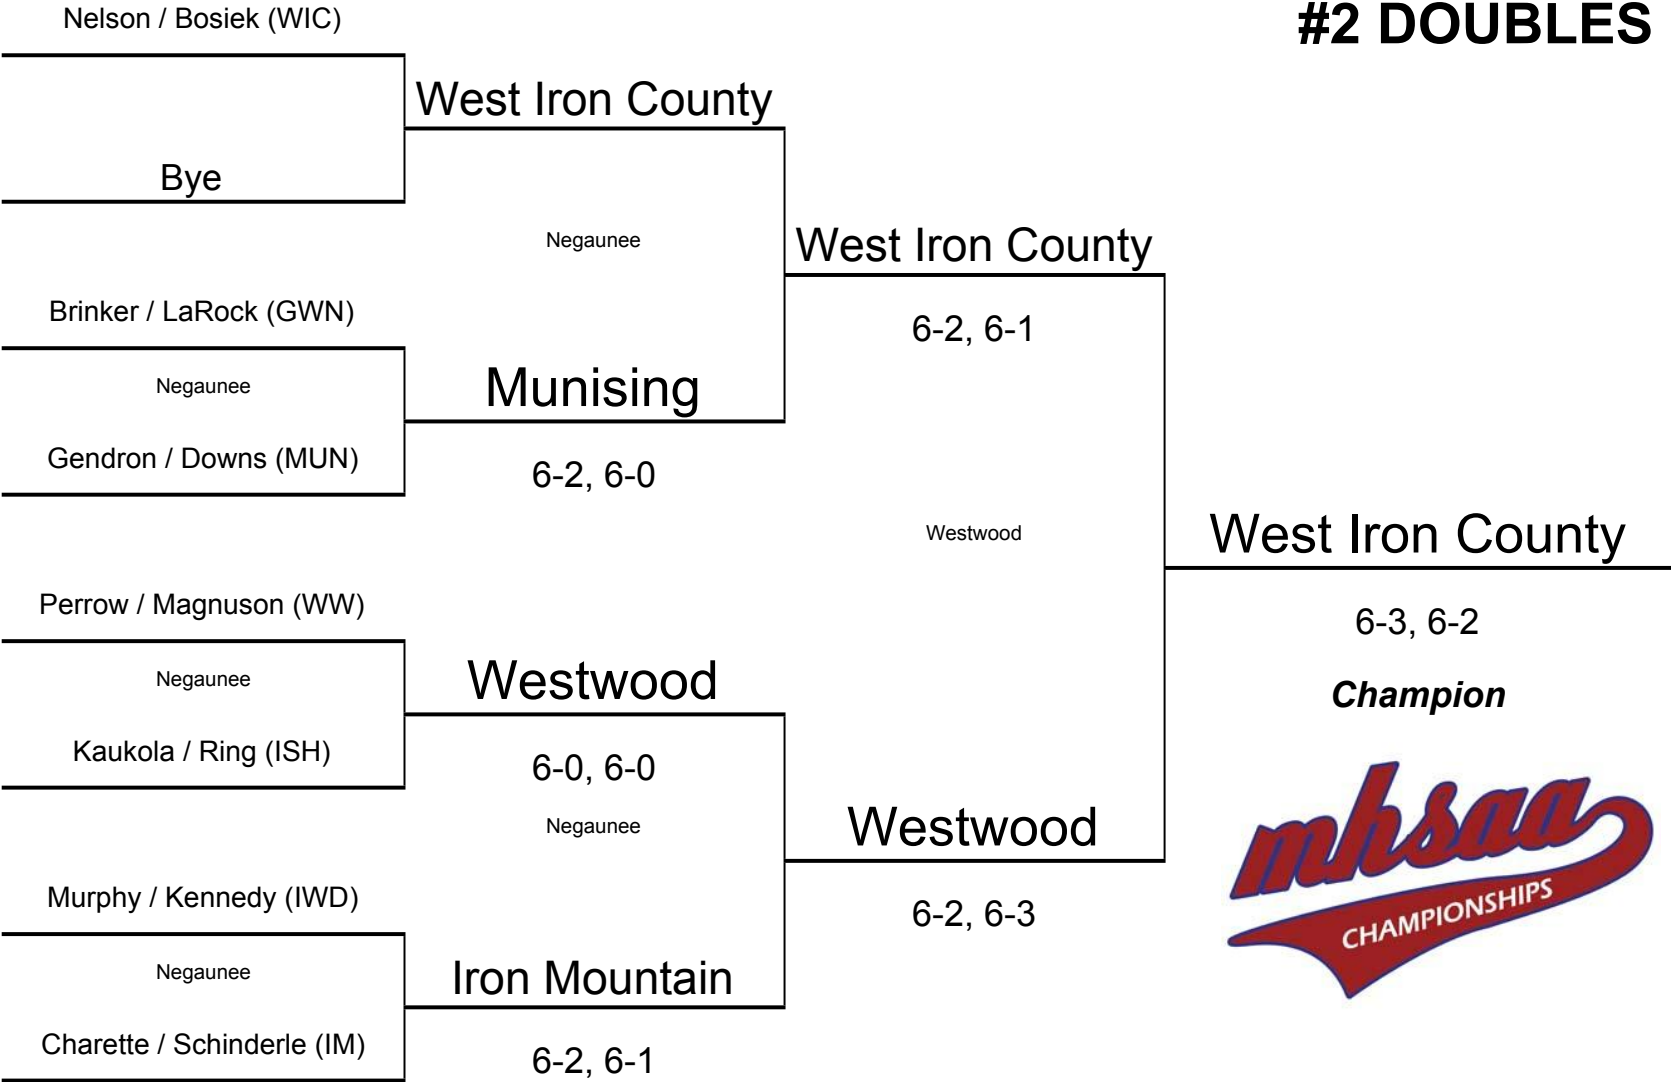

#2 DOUBLES

GWN	IM	IWD	ISH	MUN	WIC	WW
0	1	0	0	1	3	2