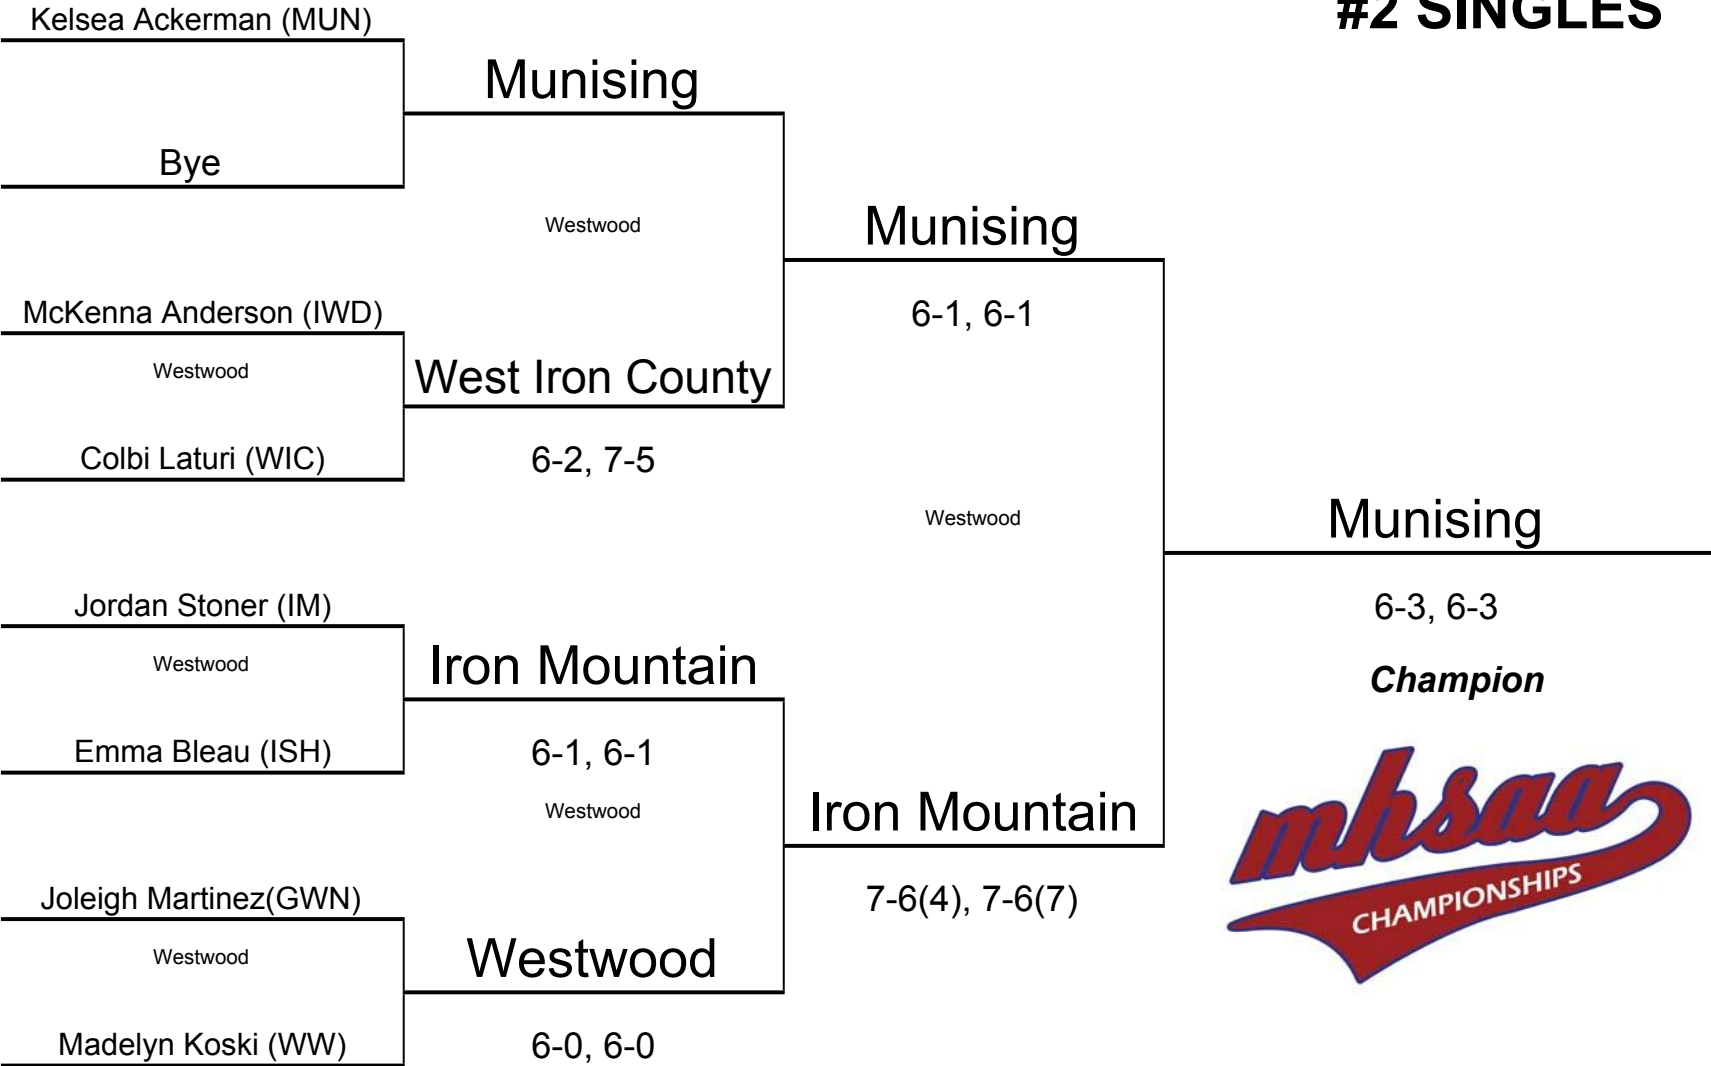

#2 SINGLES

GWN	IM	IWD	ISH	MUN	WIC	WW
0	2	0	0	3	1	1