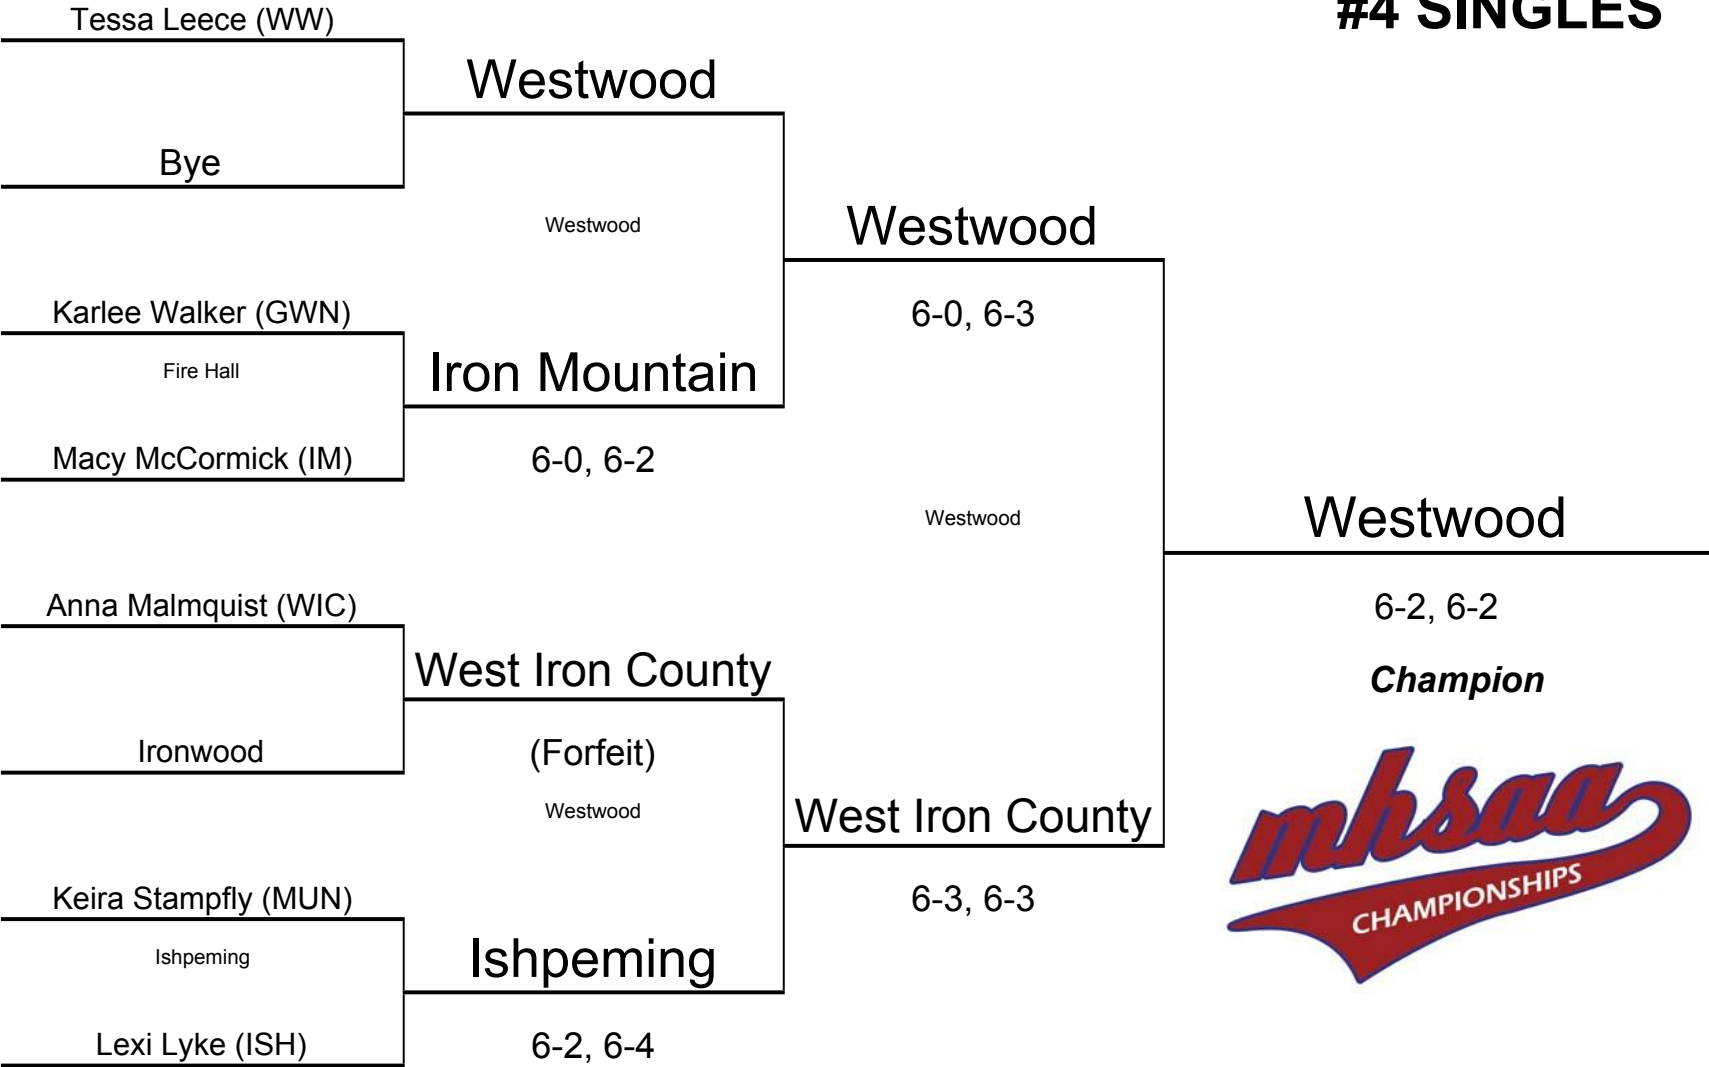

**2017 GIRLS' TENNIS
U.P. DIVISION II STATE FINALS**

	<u>1 Singles</u>	<u>2 Singles</u>	<u>3 Singles</u>	<u>4 Singles</u>	<u>1 Doubles</u>	<u>2 Doubles</u>	<u>3 Doubles</u>	<u>4 Doubles</u>	<u>TOTALS</u>
Gwinn	0	0	0	0	0	0	0	0	0 (6th)
Ironwood	0	0	0	0	0	0	0	0	0 (6th)
Iron Mountain	0	2	1	1	1	1	1	1	8 (4th)
Ishpeming	1	0	0	1	1	0	2	0	5 (5th)
Munising	3	3	2	0	0	1	0	1	10 (3rd)
West Iron County	2	1	3	2	2	3	1	2	16 (2nd)
Westwood	1	1	1	3	3	2	3	3	17 (1st)

#1 SINGLES

GWN	IM	IWD	ISH	MUN	WIC	WW
0	0	0	1	3	2	1

#2 SINGLES

GWN	IM	IWD	ISH	MUN	WIC	WW
0	2	0	0	3	1	1

#3 SINGLES

GWN	IM	IWD	ISH	MUN	WIC	WW
0	1	0	0	2	3	1

#4 SINGLES

GWN	IM	IWD	ISH	MUN	WIC	WW
0	1	0	1	0	2	3