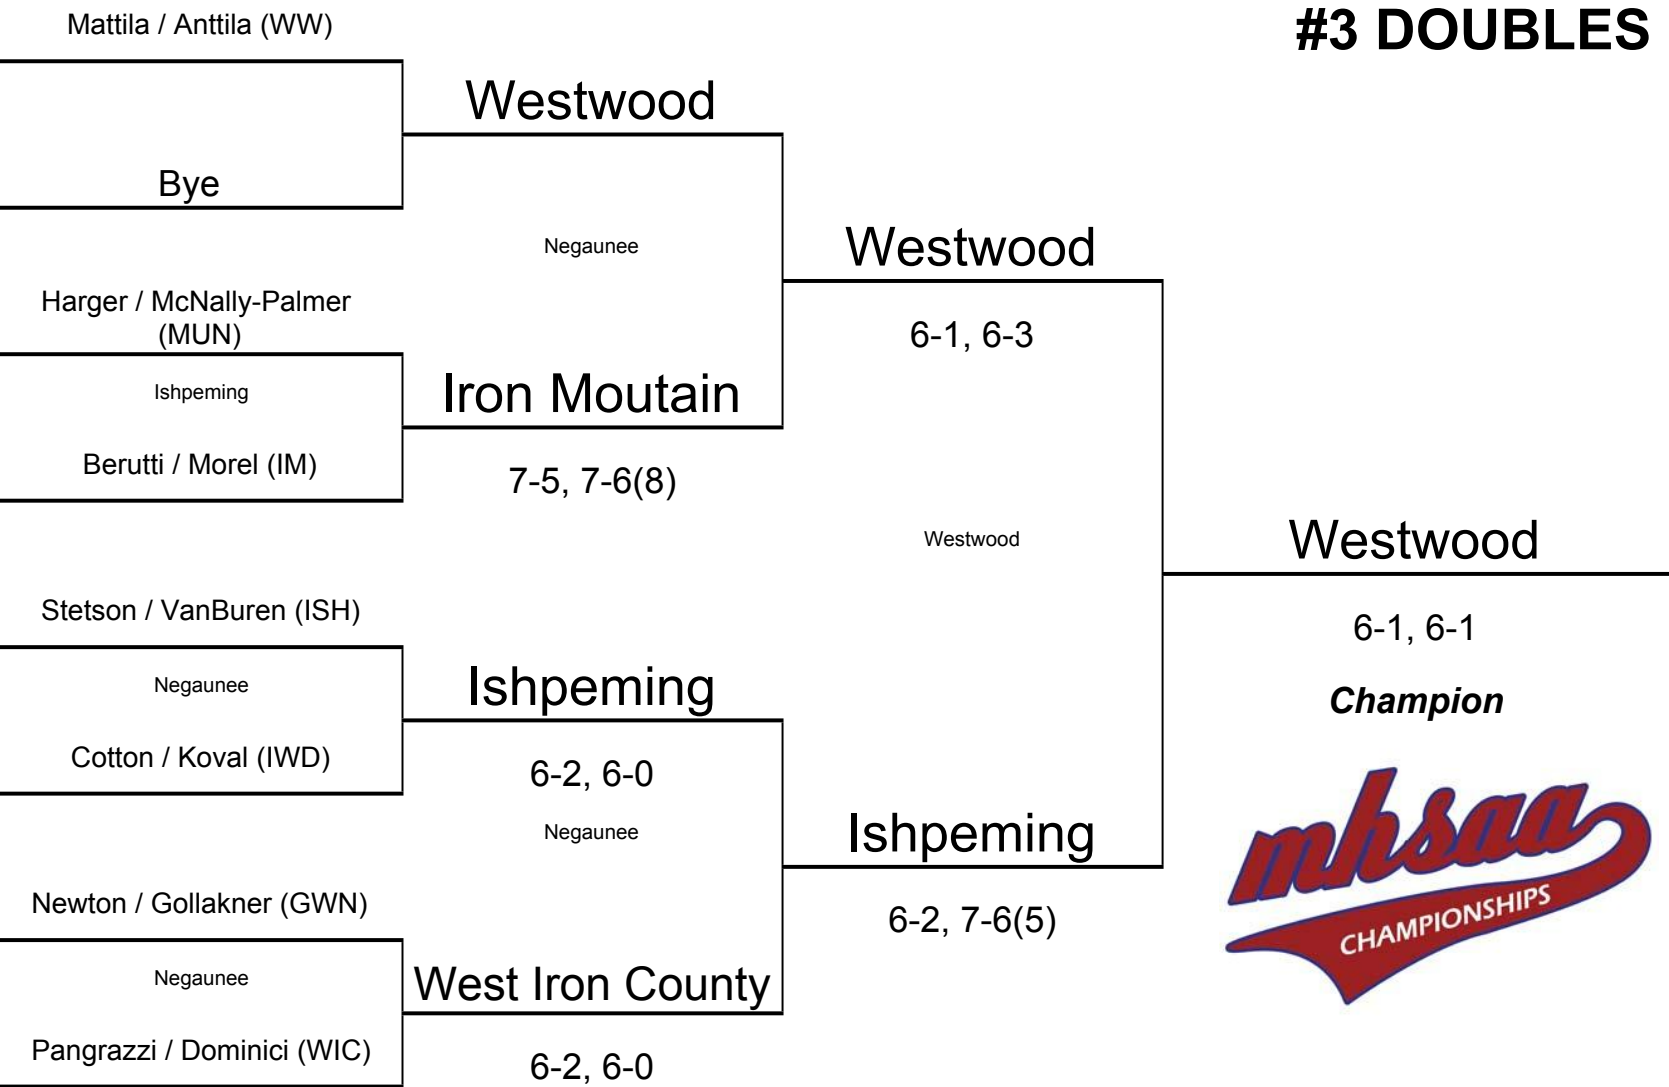

**2017 GIRLS' TENNIS
U.P. DIVISION II STATE FINALS**

	<u>1 Singles</u>	<u>2 Singles</u>	<u>3 Singles</u>	<u>4 Singles</u>	<u>1 Doubles</u>	<u>2 Doubles</u>	<u>3 Doubles</u>	<u>4 Doubles</u>	<u>TOTALS</u>
Gwinn	0	0	0	0	0	0	0	0	0 (6th)
Ironwood	0	0	0	0	0	0	0	0	0 (6th)
Iron Mountain	0	2	1	1	1	1	1	1	8 (4th)
Ishpeming	1	0	0	1	1	0	2	0	5 (5th)
Munising	3	3	2	0	0	1	0	1	10 (3rd)
West Iron County	2	1	3	2	2	3	1	2	16 (2nd)
Westwood	1	1	1	3	3	2	3	3	17 (1st)

#1 SINGLES

GWN	IM	IWD	ISH	MUN	WIC	WW
0	0	0	1	3	2	1

#2 SINGLES

GWN	IM	IWD	ISH	MUN	WIC	WW
0	2	0	0	3	1	1

#3 SINGLES

GWN	IM	IWD	ISH	MUN	WIC	WW
0	1	0	0	2	3	1

#4 SINGLES

GWN	IM	IWD	ISH	MUN	WIC	WW
0	1	0	1	0	2	3

#1 DOUBLES

GWN	IM	IWD	ISH	MUN	WIC	WW
0	1	0	1	0	2	3

#2 DOUBLES

GWN	IM	IWD	ISH	MUN	WIC	WW
0	1	0	0	1	3	2

#3 DOUBLES

GWN	IM	IWD	ISH	MUN	WIC	WW
0	1	0	2	0	1	3

#4 DOUBLES

GWN	IM	IWD	ISH	MUN	WIC	WW
0	1	0	0	1	2	3